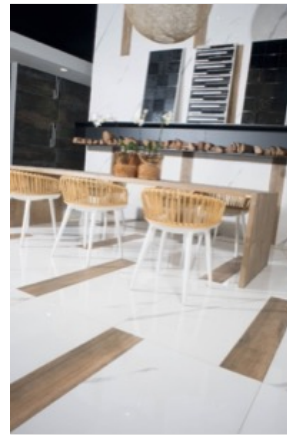

---

**PRODUCT**  
**ESTATUARIO PULIDO**

---

Floor Tile | 24"x48"

**GRAPHIC VARIETY**

ROOM SCENES

**TECHNICAL DATA**

CODE: PESPT-ESTPUL2448  
NAME: ESTATUARIO PULIDO  
SIZE: 24"x48"  
SERIES: Estatuario  
TYPOLOGY: Floor Tile  
LOOK: Marble  
FINISH: Polish  
COLORS: White