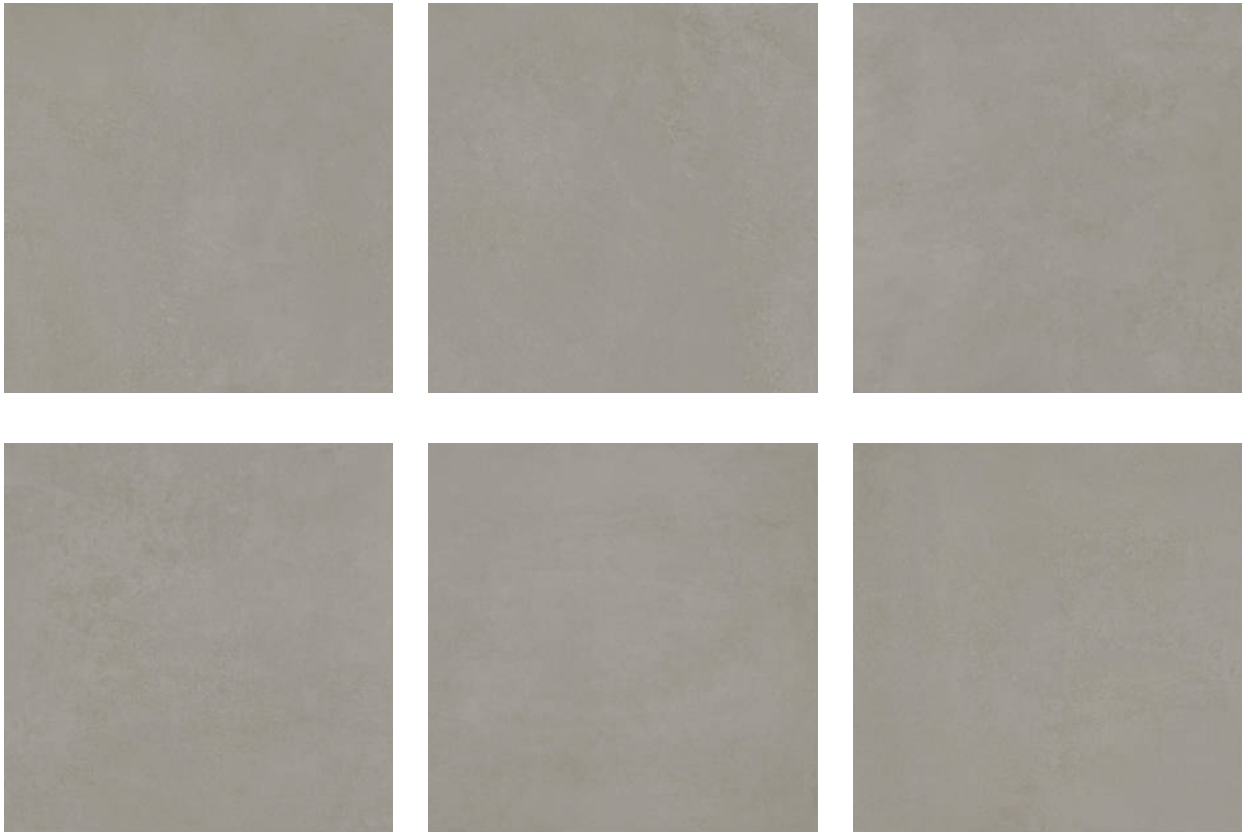

---

**PRODUCT**  
**NEUTRA PEARL**

---

Floor Tile | 24"x24"

**GRAPHIC VARIETY**

**ROOM SCENES**

**TECHNICAL DATA**

CODE: PESPT-NEUPEA24  
NAME: NEUTRA PEARL  
SIZE: 24"x24"  
SERIES: Neutra  
TYPOLOGY: Floor Tile  
LOOK: Cement  
FINISH: Matt  
COLORS: Gray