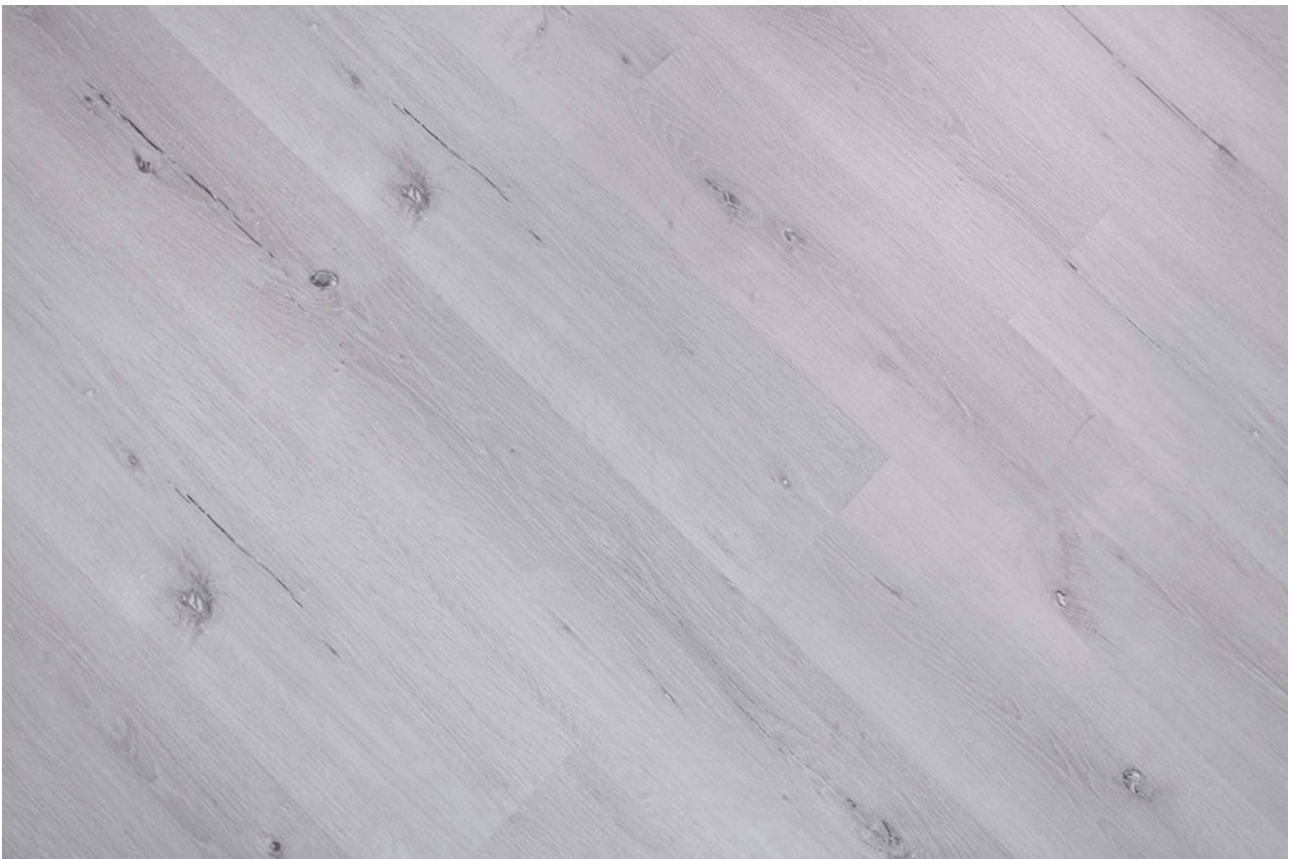

PRODUCT

GALAXY WHITE 4.5MM - STONE PLASTIC COMPOSITE 12 MIL WEAR LAYER ATTACHED UNDERLAYMENT (1 MM PAD)

Vinyl Flooring | 7"x48"

STONE PLASTIC COMPOSITE RIGID CORE UNILIN CLICK SYSTEM REAL WOOD TEXTURE WATERPROOF

GRAPHIC VARIETY

ROOM SCENES

TECHNICAL DATA

CODE: SPC-GALWHI12

NAME: GALAXY WHITE 4.5MM - STONE PLASTIC
COMPOSITE 12 MIL Wear Layer Attached
Underlayment (1 mm pad)

SIZE: 7"x48"

SERIES: Galaxy

TYPOLOGY: Vinyl Flooring

LOOK: Wood

USE: Floor Tile/ Wall Tile

FINISH: Matt

COLORS: White

TYPE OF PIECE: Base

DESCRIPTION: STONE PLASTIC COMPOSITE RIGID
CORE UNILIN CLICK SYSTEM REAL WOOD TEXTURE
WATERPROOF

RECTIFIED: No

BRAND: Jinan