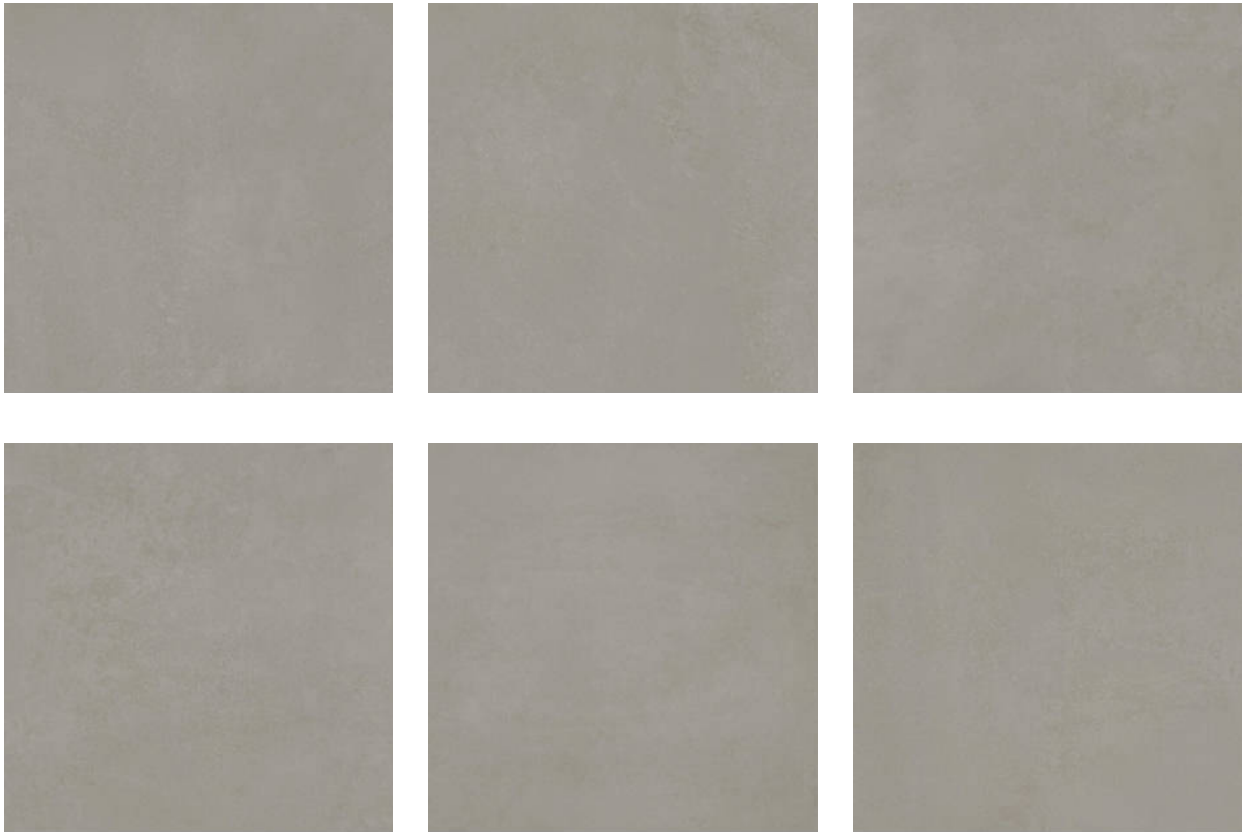

PRODUCT
NEUTRA PEARL

Floor Tile | 36"x36"

GRAPHIC VARIETY

ROOM SCENES

TECHNICAL DATA

CODE: PESPT-NEUPEA36
NAME: NEUTRA PEARL
SIZE: 36"x36"
SERIES: Neutra
TYPOLOGY: Floor Tile
LOOK: Cement
FINISH: Matt
COLORS: Gray