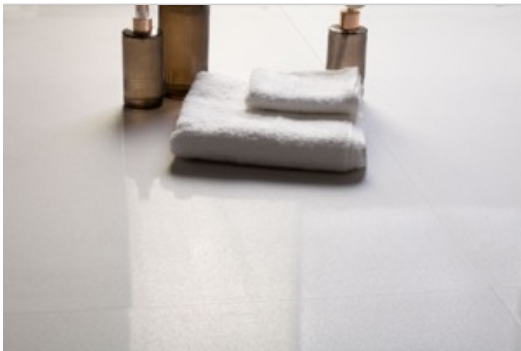

PRODUCT
NEUTRA WHITE

Floor Tile | 24"x48"

GRAPHIC VARIETY

ROOM SCENES

TECHNICAL DATA

CODE: PESPT-NEUWHI2448
NAME: NEUTRA WHITE
SIZE: 24"x48"
SERIES: Neutra
TYPOLOGY: Floor Tile
LOOK: Cement
FINISH: Matt
COLORS: White