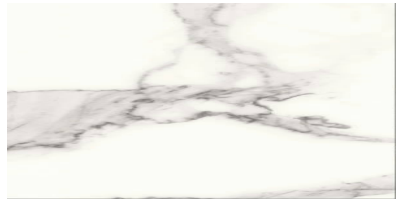

PRODUCT
WALL TILE STATUARIO

Wall Tile | 12"x24"

GRAPHIC VARIETY

TECHNICAL DATA

CODE: PINPO-WALSAT1224
NAME: WALL TILE STATUARIO
SIZE: 12"x24"
SERIES: Statuario
TYPOLOGY: Wall Tile
LOOK: Marble
FINISH: Polish
COLORS: White