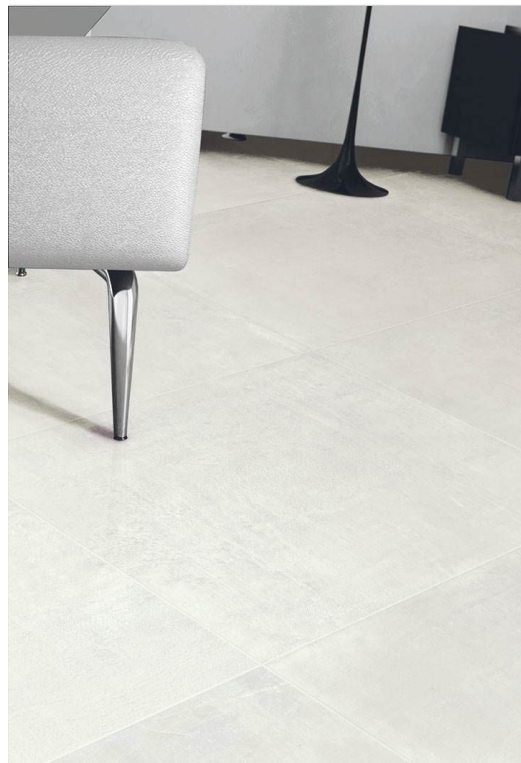

PORCEMALL

SERIES ICON*

Floor Tile

PRODUCTS

ICON WHITE
28"x28"

ICON WHITE
14"x28"
NUEVO

ROOM SCENES

Size	Product type	BOX			PALLET		
		pcs	sqft	lb	boxes	sqft	lb
28"x28"	Base	3	16.25	0	32	520	0
14"x28"	Base	4	10.76	0	48	516.48	0