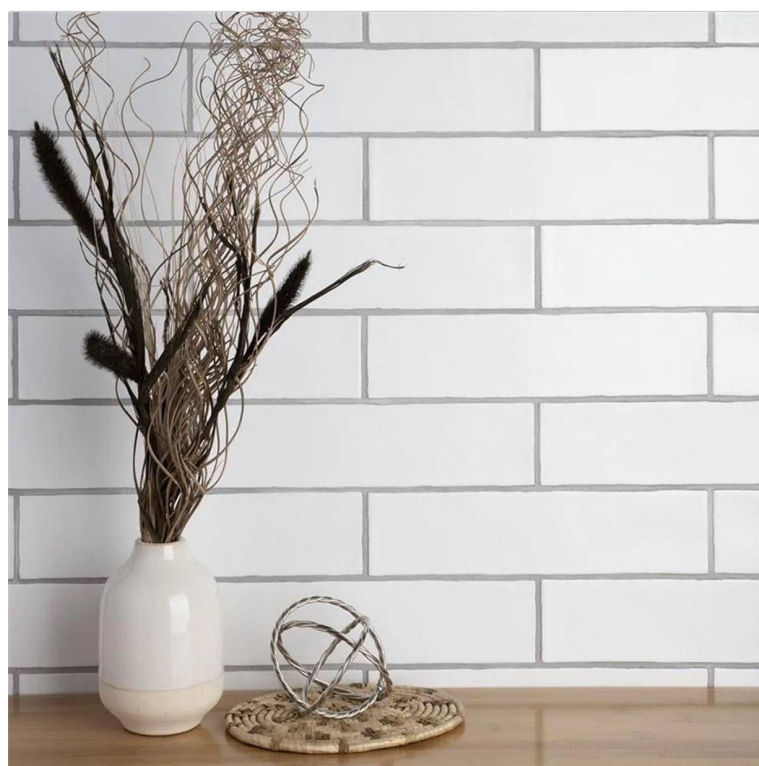

PORCEMALL

**SERIES
CHICAGO**

Wall Tile

PRODUCTS

CHICAGO (SUBWAY)

3"x12"

NUEVO

ROOM SCENES