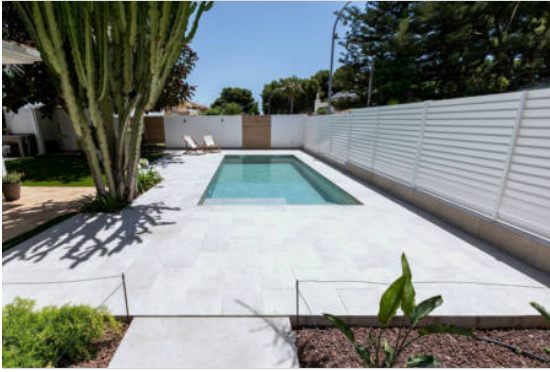

PRODUCT
BASE LITOS ÁRTICO

Swimming Pool | 24"x48"

ROOM SCENES

TECHNICAL DATA

CODE: PENDIENTE002
NAME: BASE LITOS ÁRTICO
SIZE: 24"x48"
SERIES: Litos Ártico
TYPOLOGY: Swimming Pool
LOOK: Swimming Pool
USE: Floor Tile/ Wall Tile
FINISH: Matt
COLORS: Gray
ANTI-SLIP: Yes