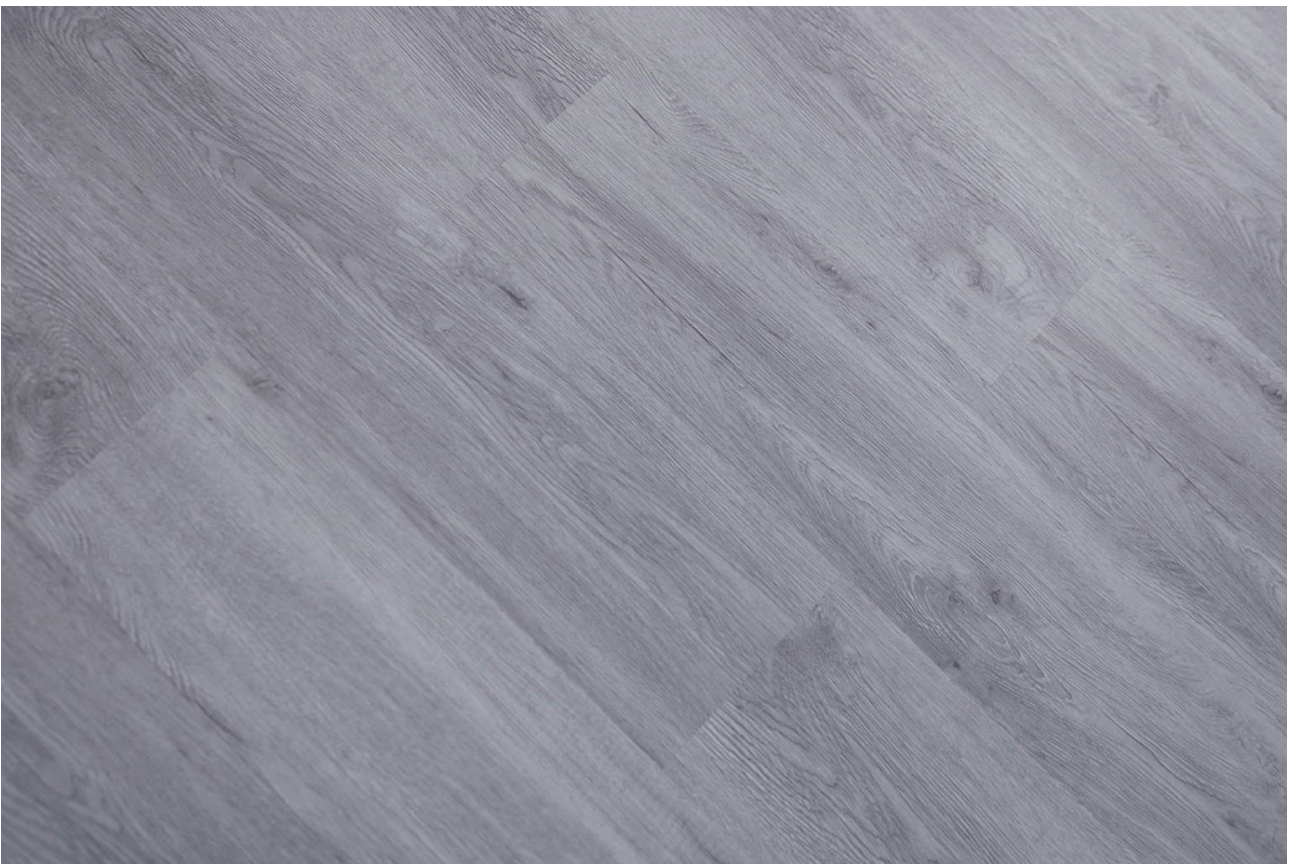

PRODUCT
SPC EAGLE PEARL 5 MM 7

GRAPHIC VARIETY

ROOM SCENES

TECHNICAL DATA

CODE: SPC-EAGPEA
NAME: SPC EAGLE PEARL 5 mm 7
SIZE: 7"x48"
SERIES: Eagle
TYPOLOGY: Spc Vinyl
LOOK: Spc Vinyl
USE: Floor Tile/ Wall Tile
COLORS: Pearl