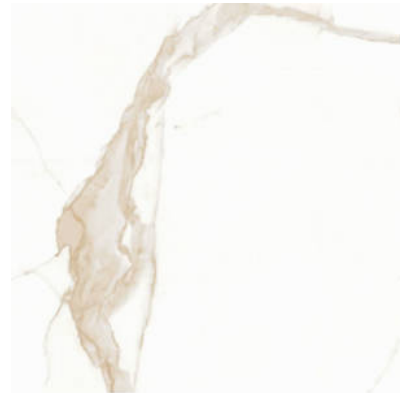

---

**PRODUCT**  
**STATUARIO GOLD**

---

Floor Tile | 32"x32"

**GRAPHIC VARIETY**

ROOM SCENES

**TECHNICAL DATA**

CODE: PINPT-STAGOL3232  
NAME: Statuario Gold  
SIZE: 32"x32"  
SERIES: Statuario  
TYPOLOGY: Floor Tile  
LOOK: Marble  
FINISH: Polish  
COLORS: White