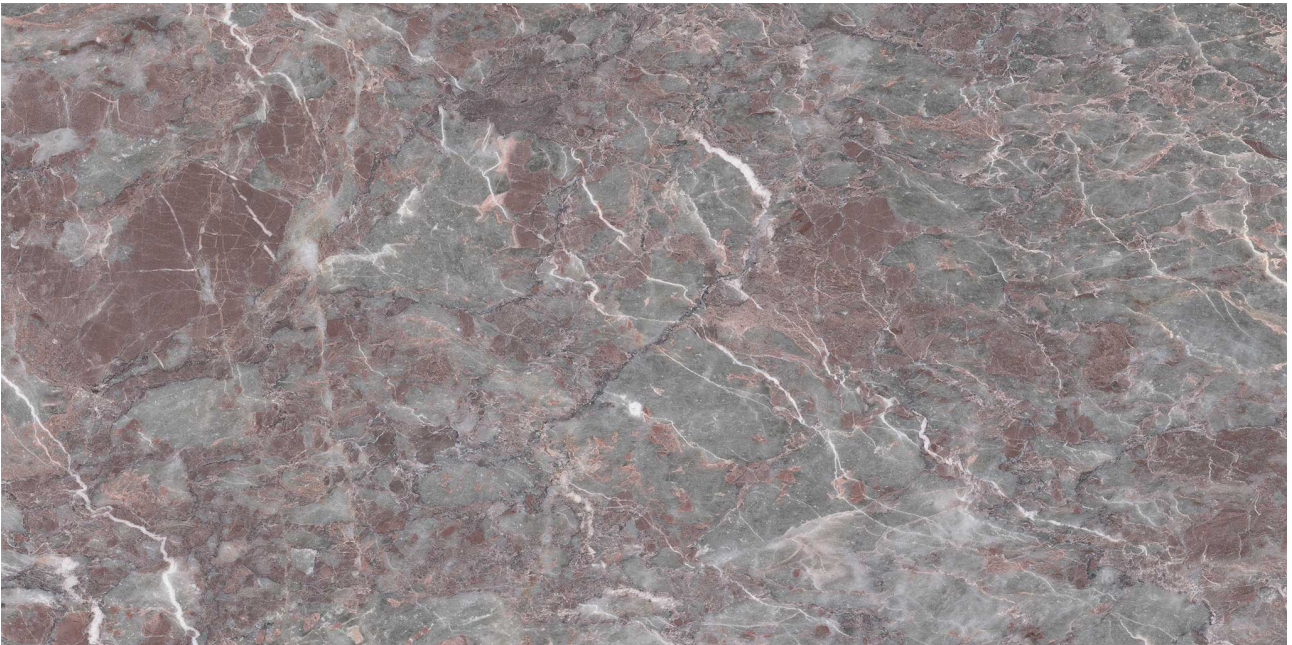

WORLD TILE

PRODUCT
SERENO BURGUNDY 12X24

Stone | 12"x24" | Marble

ROOM SCENES

TECHNICAL DATA

CODE: AS5000-06210
NAME: Sereno Burgundy 12x24
SIZE: 12"x24"
SERIES: Sereno Burgundy
FINISH: Honed
EDGE: Straight Edge
FAMILY: Stone
BILLING UNIT: SF
SUITABLE FOR: Indoor|Shower
TYPOLOGY: Marble
TYPE OF PIECE: Field Tile
USE: Floor and Wall