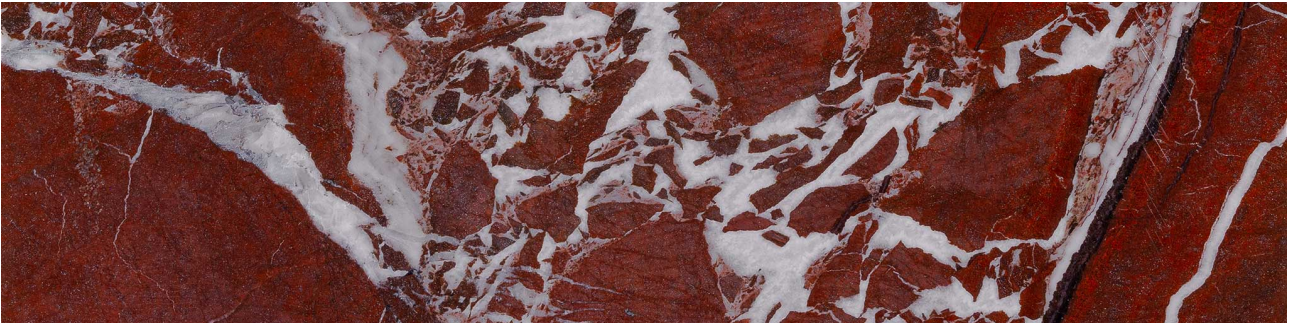

# WORLD TILE

---

**PRODUCT**  
**TUSCANO ROSSO 3X12**

---

Stone | 3"x12" | Marble

## TECHNICAL DATA

CODE: AS5000-06610  
NAME: Tuscano Rosso 3x12  
SIZE: 3"x12"  
SERIES: Tuscano Rosso  
FINISH: Polished  
EDGE: Straight Edge  
FAMILY: Stone  
BILLING UNIT: SF  
SUITABLE FOR: Indoor|Shower  
TYPOLOGY: Marble  
TYPE OF PIECE: Field Tile  
USE: Floor and Wall