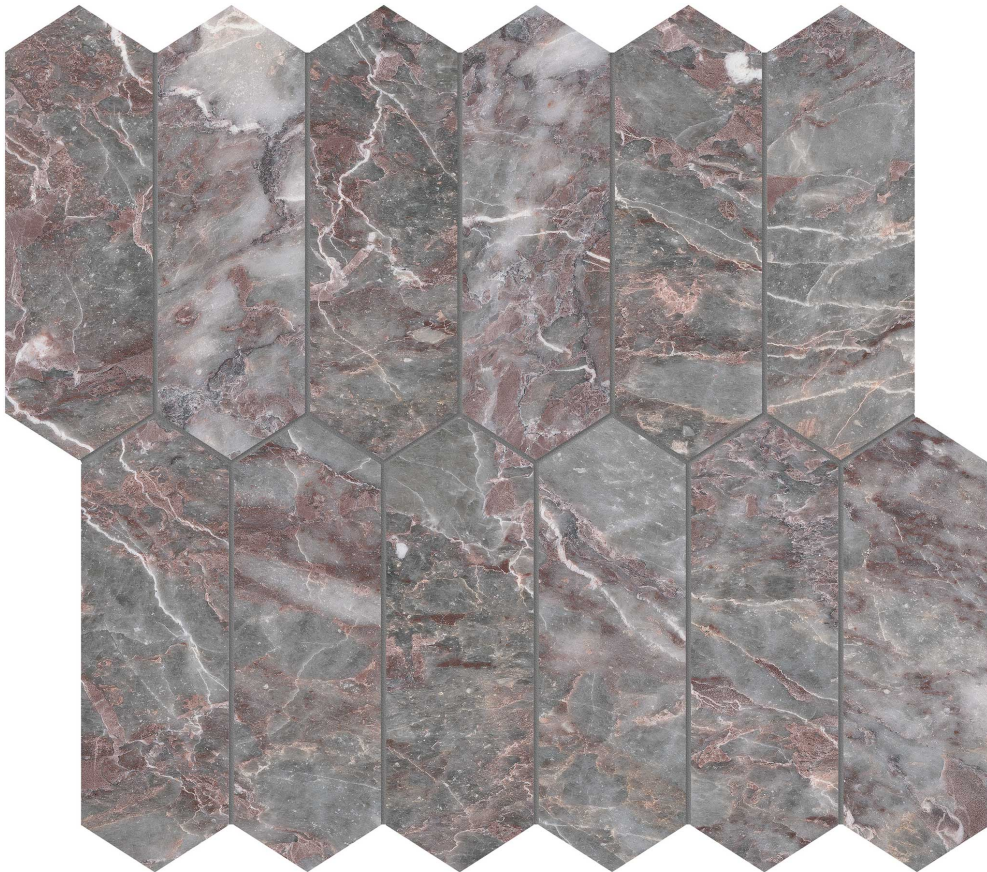

# WORLD TILE

---

### SERENO BURGUNDY 2X6 PICKET MOSAIC

---

Stone | 10.5"x12" | Marble

### TECHNICAL DATA

CODE: AS5001-03130

NAME: Sereno Burgundy 2x6 Picket Mosaic

SIZE: 10.5"x12"

SERIES: Sereno Burgundy

FINISH: Honed

FAMILY: Stone

MOSAIC CHIP SIZE: 2"x6"