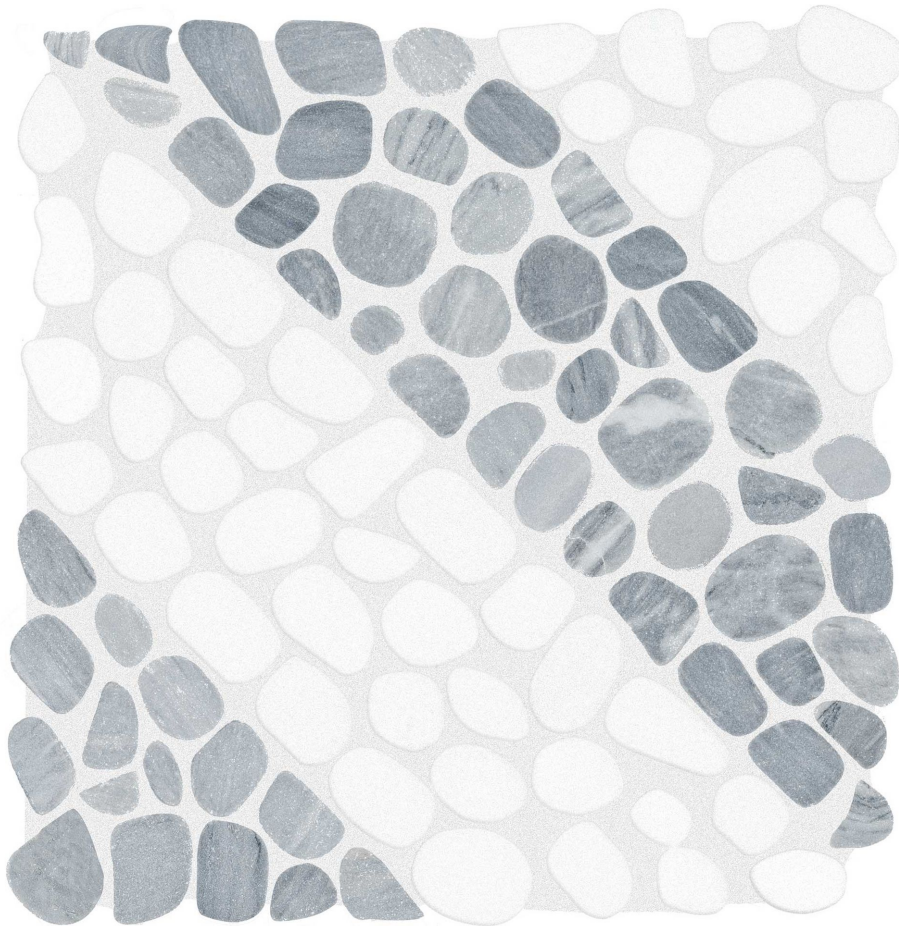

# WORLD TILE

---

**PRODUCT**  
**CABANA RIVER AXIS PEBBLE**

---

Stone | 12"x12" | Marble

## TECHNICAL DATA

CODE: AS5001-04470

NAME: Cabana River Axis Pebble

SIZE: 12"x12"

SERIES: Cabana

FINISH: Tumbled

FAMILY: Stone

BILLING UNIT: SF

SUITABLE FOR: Indoor|Shower

TPOLOGY: Marble

TYPE OF PIECE: Mosaic

USE: Floor and Wall

NOTES: Mosaic sheet sizes are nominal and may vary slightly due to standard manufacturing tolerances.