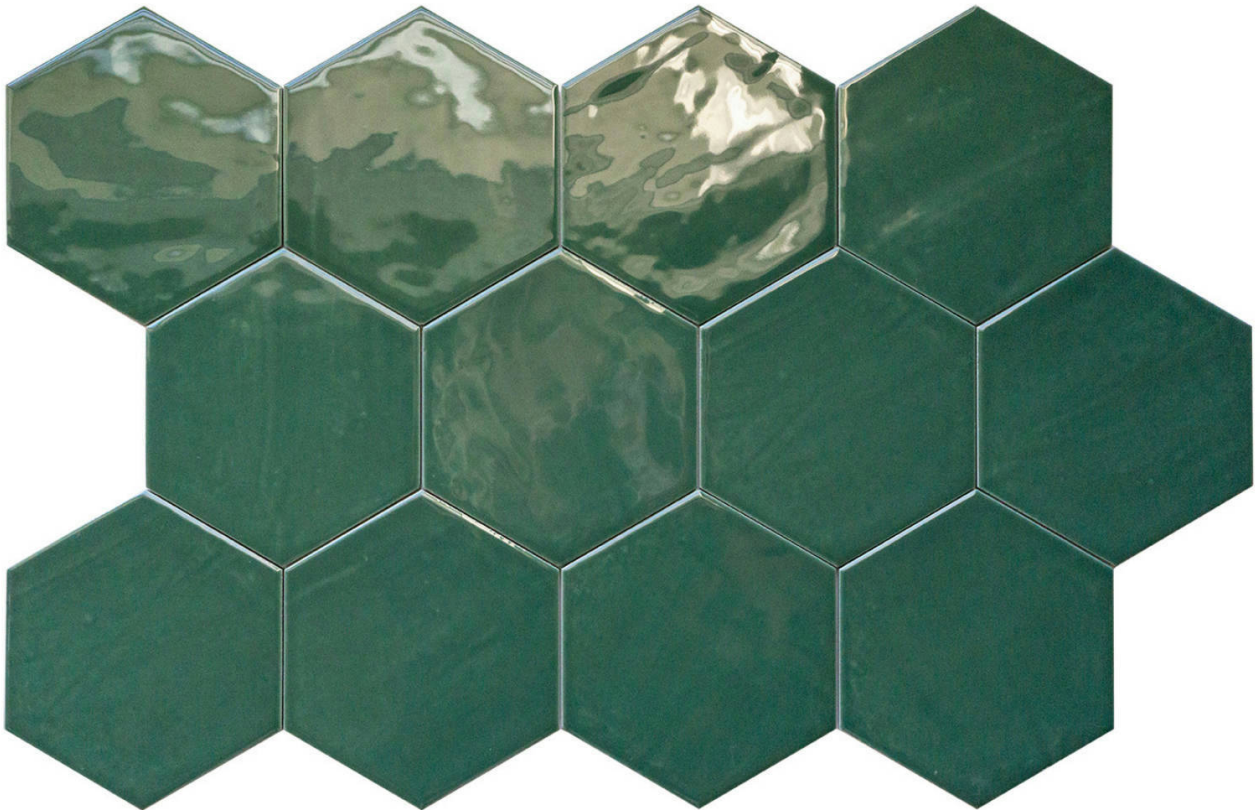

# WORLD TILE

---

### RONDA 5.5X6.3" GREEN HEXAGON

---

Tile | 5.5"x6.3" | Porcelain

## TECHNICAL DATA

CODE: QURN-GR-1  
NAME: Ronda 5.5X6.3" Green Hexagon  
SIZE: 5.5"x6.3"  
SERIES: Ronda  
FINISH: Gloss  
LOOK: Hand-crafted  
FAMILY: Tile  
FROST RESISTANCE: Yes  
PEI: 3  
BILLING UNIT: SF  
SHADE VARIATION: V1  
STYLE: Traditional  
SUITABLE FOR: Backsplash|Indoor|Outdoor|Shower|Pool  
TYPOLOGY: Porcelain  
TYPE OF PIECE: Field Tile  
USE: Floor and Wall