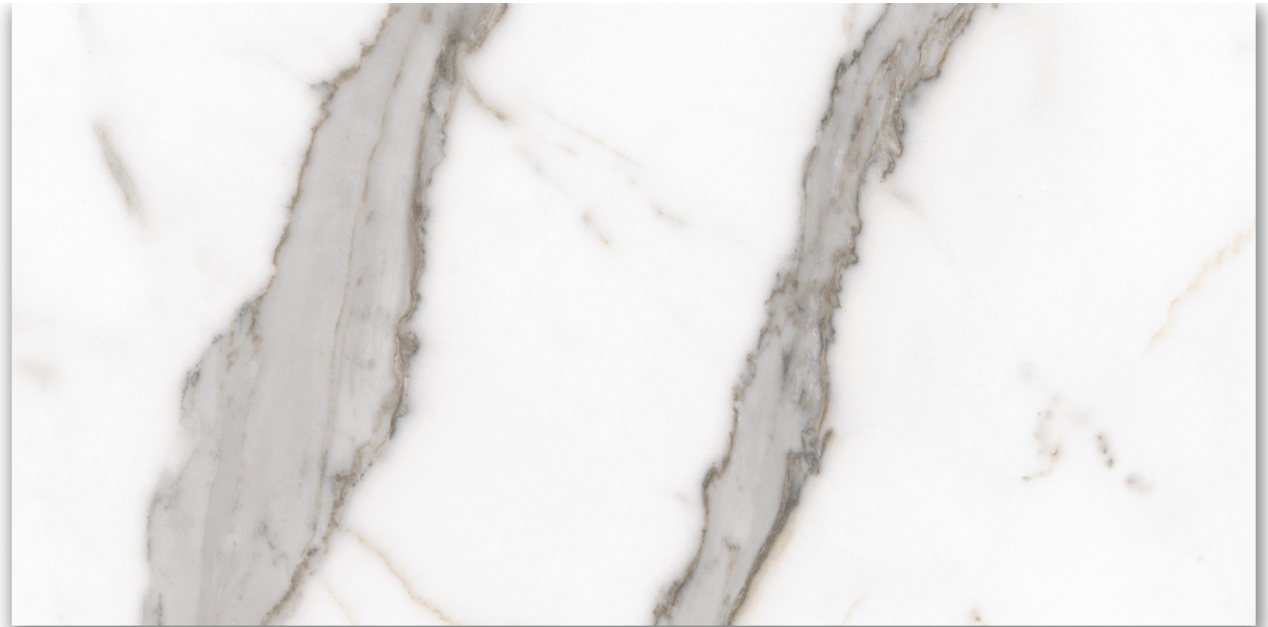

WORLD TILE

PRODUCT
24X48 MATTE AMORE GREY

Tile | 24"x48" | Porcelain

GRAPHIC VARIETY

TECHNICAL DATA

CODE: QUMY-AM-2M

NAME: 24X48 Matte Amore Grey

SIZE: 24"x48"

SERIES: Mystique

FINISH: Matt

LOOK: Marble Look

EDGE: Rectified

FAMILY: Tile

FROST RESISTANCE: Yes

PEI: 4

BILLING UNIT: SF

SHADE VARIATION: V4

STYLE: Contemporary

SUITABLE FOR: Indoor|Shower

TPOLOGY: Porcelain

TYPE OF PIECE: Field Tile

USE: Floor and Wall

NOTES: •MADE IN THE USA •Products containing as much as 45% recycled content. • Post-consumer recycled content levels as much as 3%. • Zero industrial wastewater discharge. • A 99% internal process recycling rate. • Local sourcing of >95% raw materials (within 500-mile radius of factory) resulting in low transportation related carbon emissions.