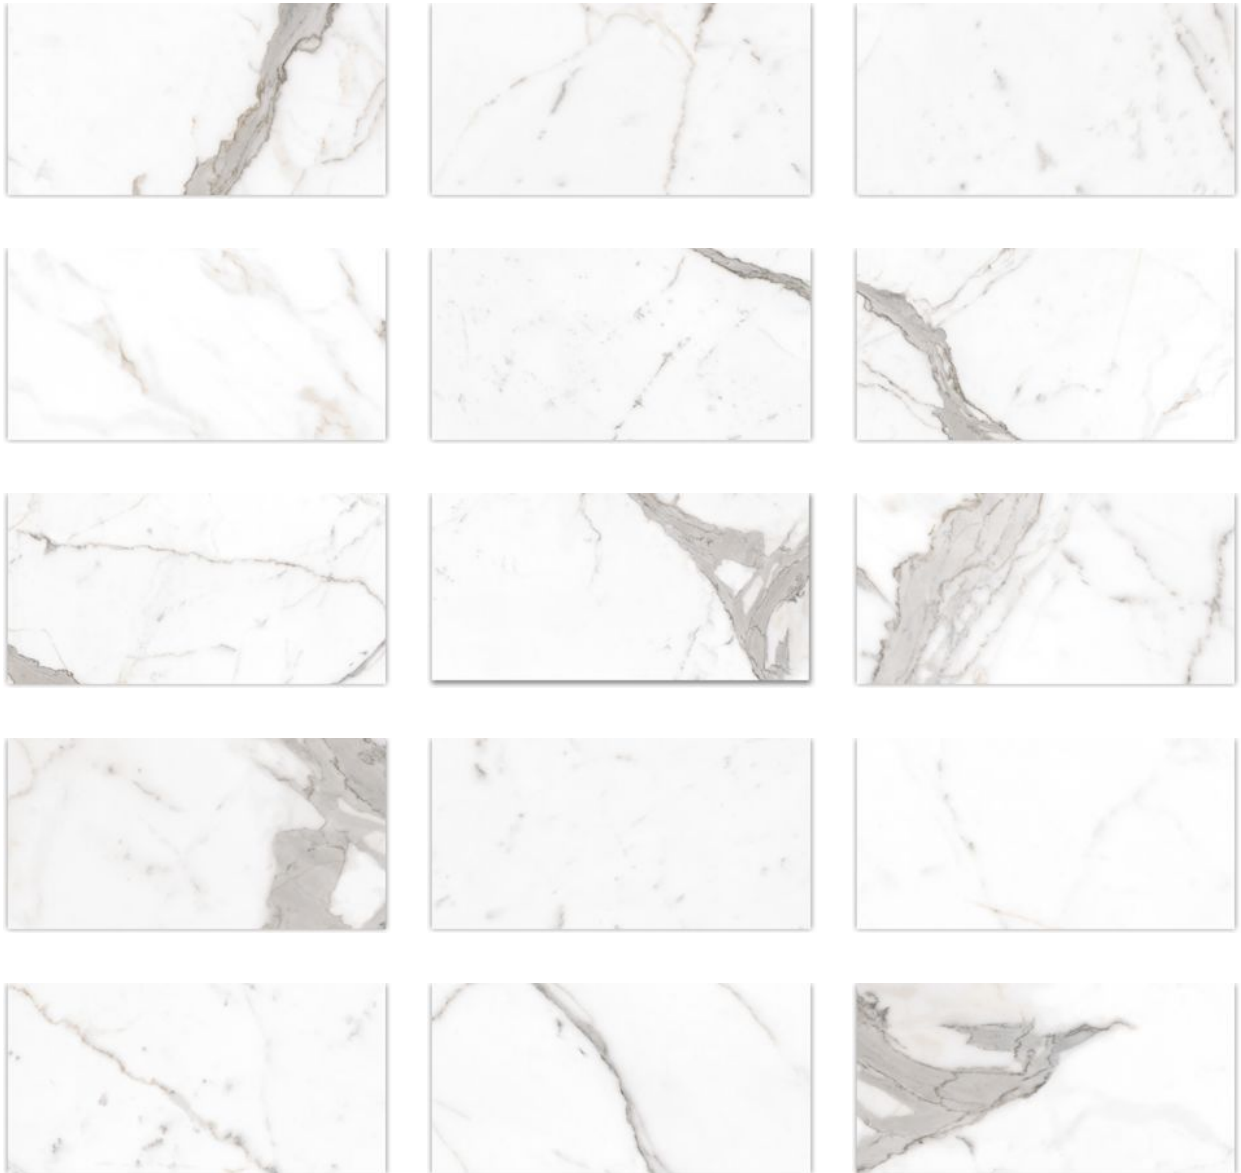

WORLD TILE

PRODUCT
24X48 MATTE AMORE GREY

Tile | 24"x48" | Porcelain

GRAPHIC VARIETY

TECHNICAL DATA

CODE: QUMY-AM-2M

NAME: 24X48 Matte Amore Grey

SIZE: 24"x48"

SERIES: Mystique

FINISH: Matt

LOOK: Marble Look

EDGE: Rectified

FAMILY: Tile

FROST RESISTANCE: Yes

PEI: 4

BILLING UNIT: SF

SHADE VARIATION: V4

STYLE: Contemporary

SUITABLE FOR: Indoor|Shower

TPOLOGY: Porcelain

TYPE OF PIECE: Field Tile

USE: Floor and Wall

NOTES: •MADE IN THE USA •Products containing as much as 45% recycled content. • Post-consumer recycled content levels as much as 3%. • Zero industrial wastewater discharge. • A 99% internal process recycling rate. • Local sourcing of >95% raw materials (within 500-mile radius of factory) resulting in low transportation related carbon emissions.