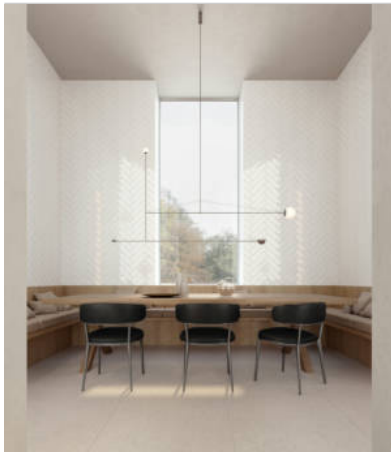

WORLD TILE

PRODUCT
3X12W BRAY POWDER GLOSSY

Tile | 3"x12" | Glazed Ceramic

ROOM SCENES

TECHNICAL DATA

CODE: QUCH-BP-2
NAME: 3x12W Bray Powder Glossy
SIZE: 3"x12"
SERIES: Chateau
FINISH: Gloss
LOOK: Hand-crafted
FAMILY: Tile
BILLING UNIT: SF
STYLE: Contemporary
SUITABLE FOR: Backsplash|Indoor
TYPOLOGY: Glazed Ceramic
TYPE OF PIECE: Field Tile
USE: Wall only