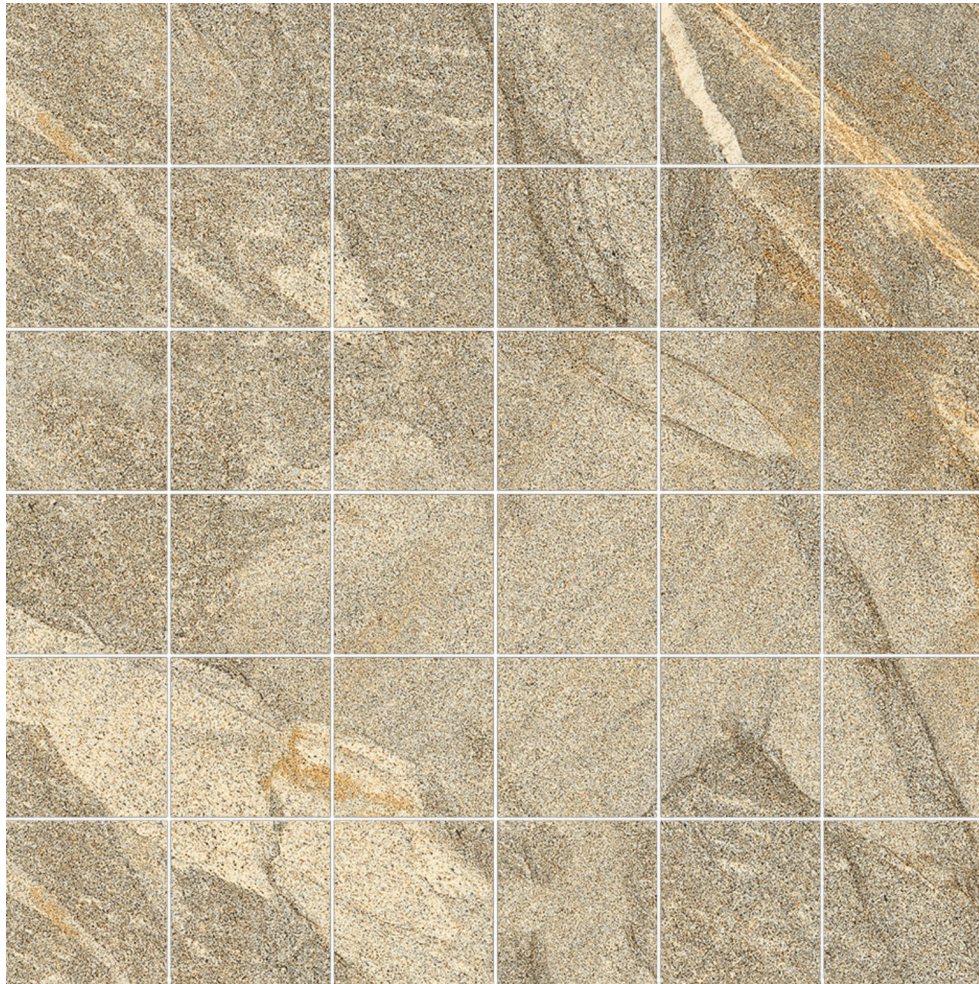

# WORLD TILE

---

### CAPRI BEIGE 2X2 MOSAIC

---

Tile | 12"x12" | Porcelain

## GRAPHIC VARIETY

## TECHNICAL DATA

CODE: QUCJ-BE-M  
NAME: Capri Beige 2X2 Mosaic  
SIZE: 12"x12"  
SERIES: Capri  
FINISH: Natural  
LOOK: Stone Look  
EDGE: Rectified  
FAMILY: Tile  
FROST RESISTANCE: Yes  
MOSAIC CHIP SIZE: 2"x2"  
PEI: 4  
BILLING UNIT: SH  
SHADE VARIATION: V4  
STYLE: Contemporary  
SUITABLE FOR: Indoor, Outdoor  
TYPOLOGY: Porcelain  
THICKNESS (APH): 7 mm  
TYPE OF PIECE: Mosaic  
USE: Floor and Wall