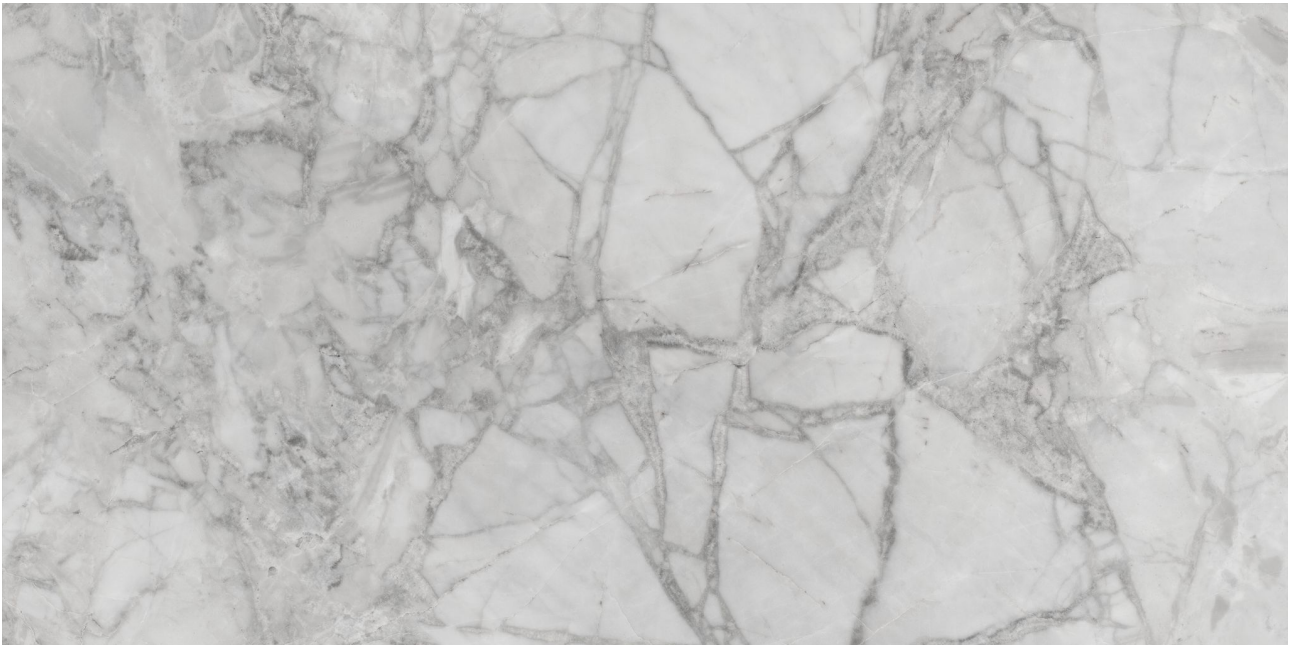

WORLD TILE

PRODUCT
FLORENCE 12X24F GRIGIO MATTE

Tile | 12"x24" | Glazed Porcelain

GRAPHIC VARIETY

ROOM SCENES

TECHNICAL DATA

CODE: QUFC-GR-2
NAME: Florence 12X24F Grigio Matte
SIZE: 12"x24"
SERIES: Florence
FINISH: Matt
LOOK: Marble Look
BREAKING STRENGTH (APH): >350 - >1600
CHEMICAL RESISTANCE (APH): CLASS A
DCOF (APH): MATTE ≥ 0.60
FAMILY: Tile
FROST RESISTANCE: Yes
PEI: 4
R VALUE (APH): MATTE R10
BILLING UNIT: SF
SHADE VARIATION: V3
STAIN RESISTANCE (APH): CLASS A & 5
STYLE: Contemporary
SUITABLE FOR: Indoor, Outdoor, Pool, Backsplash, Shower
TYPOLOGY: Glazed Porcelain
THICKNESS (APH): 8.4 mm
TYPE OF PIECE: Field Tile
USE: Floor and Wall
WATER ABSORPTION (APH): $\leq 0.5\%$