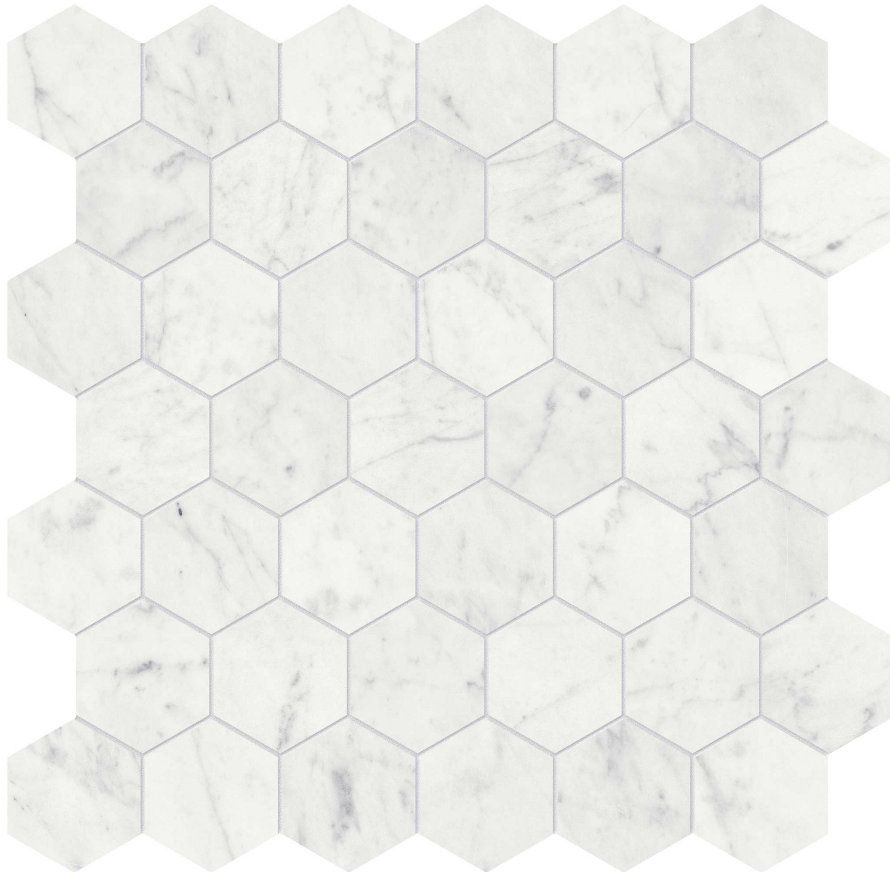

# WORLD TILE

---

### ETERNA BIANCO 2 HONED HEXAGON MOSAIC

---

Stone | 12"x12" | Marble

### TECHNICAL DATA

CODE: AS5001-02700

NAME: Eterna Bianco 2 Honed Hexagon Mosaic

SIZE: 12"x12"

SERIES: Eterna Bianco

FINISH: Honed

FAMILY: Stone

MOSAIC CHIP SIZE: 2"x2"

BILLING UNIT: SF

SUITABLE FOR: Indoor|Shower

TYPOLOGY: Marble

TYPE OF PIECE: Mosaic

USE: Floor and Wall

NOTES: Sheet size shown is approximate. Actual dimensions refer to individual mosaic chips.