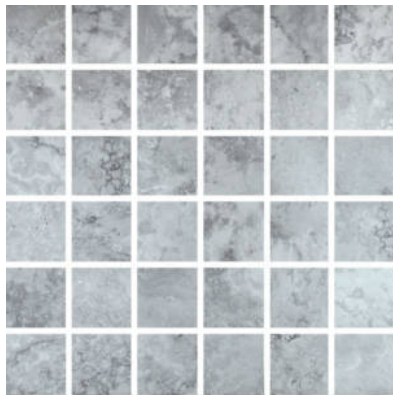

### GRIGIO 2X2 MOSAIC

---

Tile | 12"x12" | Porcelain

## GRAPHIC VARIETY