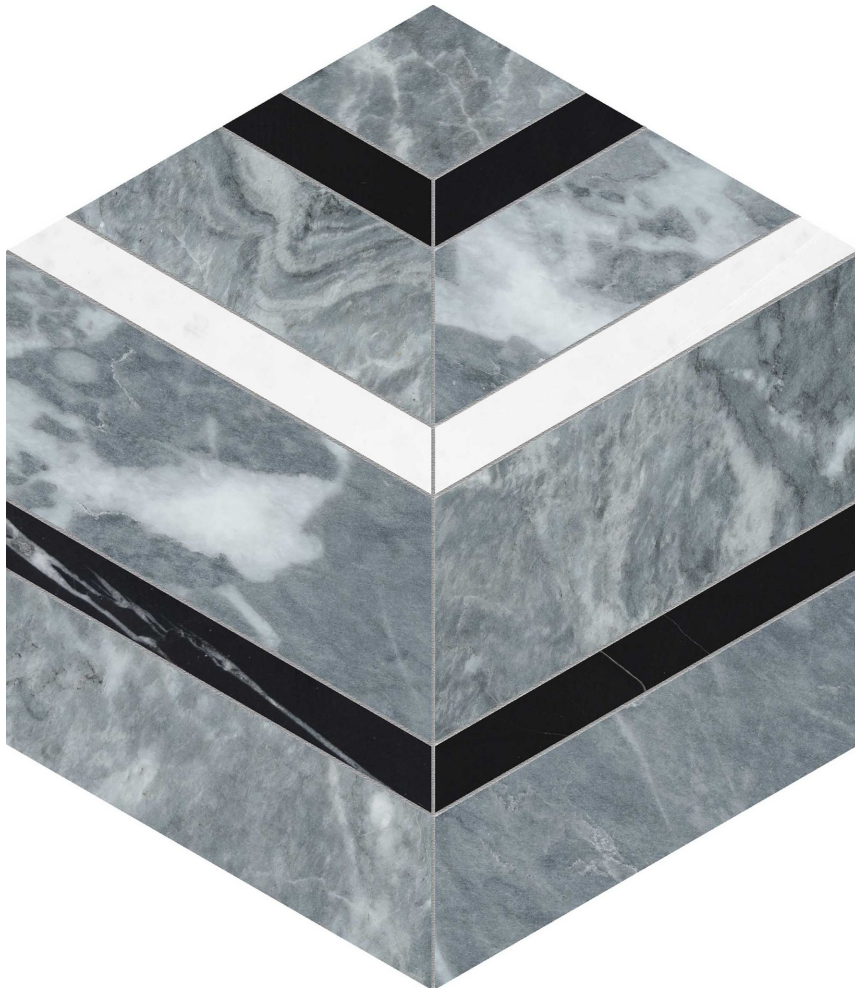

WORLD TILE

PRODUCT
UTOPIO HEXO MONOCHROMO MOSAIC

Stone | 5.9"x5.11" | Natural Stone

ROOM SCENES

TECHNICAL DATA

CODE: AS5001-03910

NAME: Utopio Hexo Monochromo Mosaic

SIZE: 5.9"x5.11"

SERIES: Utopio

FINISH: Honed w/ Polished

FAMILY: Stone

BILLING UNIT: SF

SUITABLE FOR: Indoor|Shower

TYPOLOGY: Natural Stone

TYPE OF PIECE: Mosaic

USE: Floor and Wall