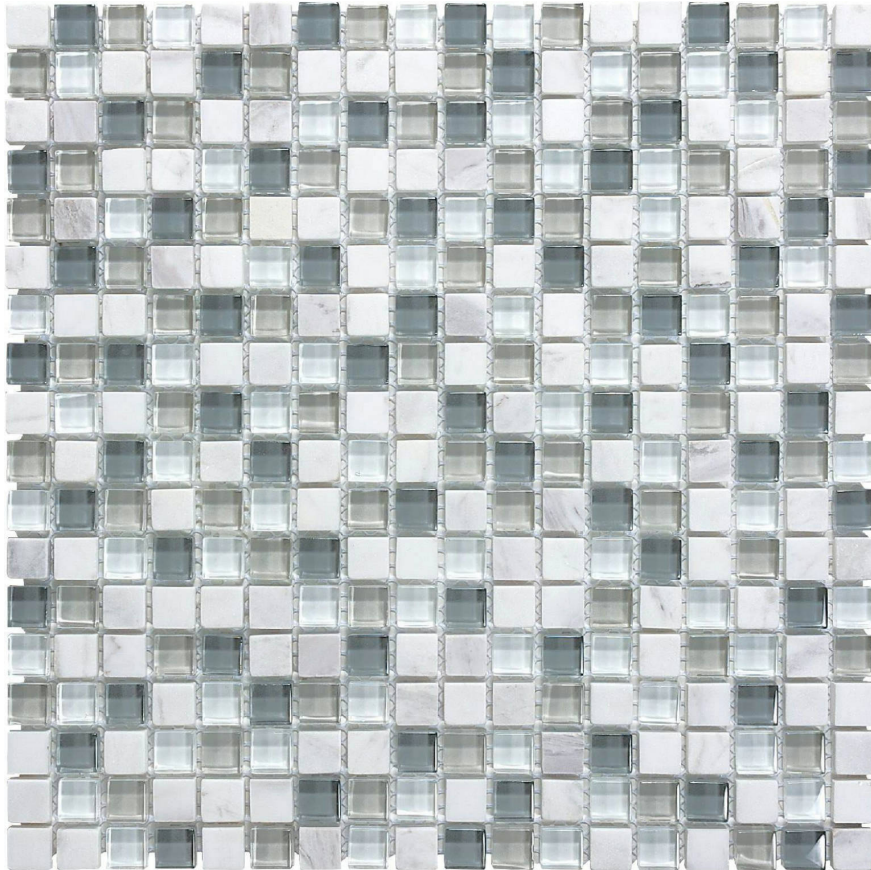

WORLD TILE

PRODUCT

5/8X5/8 ICELAND MOSAIC

Mosaic and Decorative Tile | 12"x12" | Mixed Materials

TECHNICAL DATA

CODE: AC35-008
NAME: 5/8X5/8 Iceland Mosaic
SIZE: 12"x12"
SERIES: Bliss
FINISH: Matt
LOOK: Multi-Look Mosaics
FAMILY: Mosaic and Decorative Tile
BILLING UNIT: SF
SUITABLE FOR: Indoor
TYPOLOGY: Mixed Materials
TYPE OF PIECE: Mosaic
USE: Floor and Wall
NOTES: Number Of Rows Per Sheet = 18