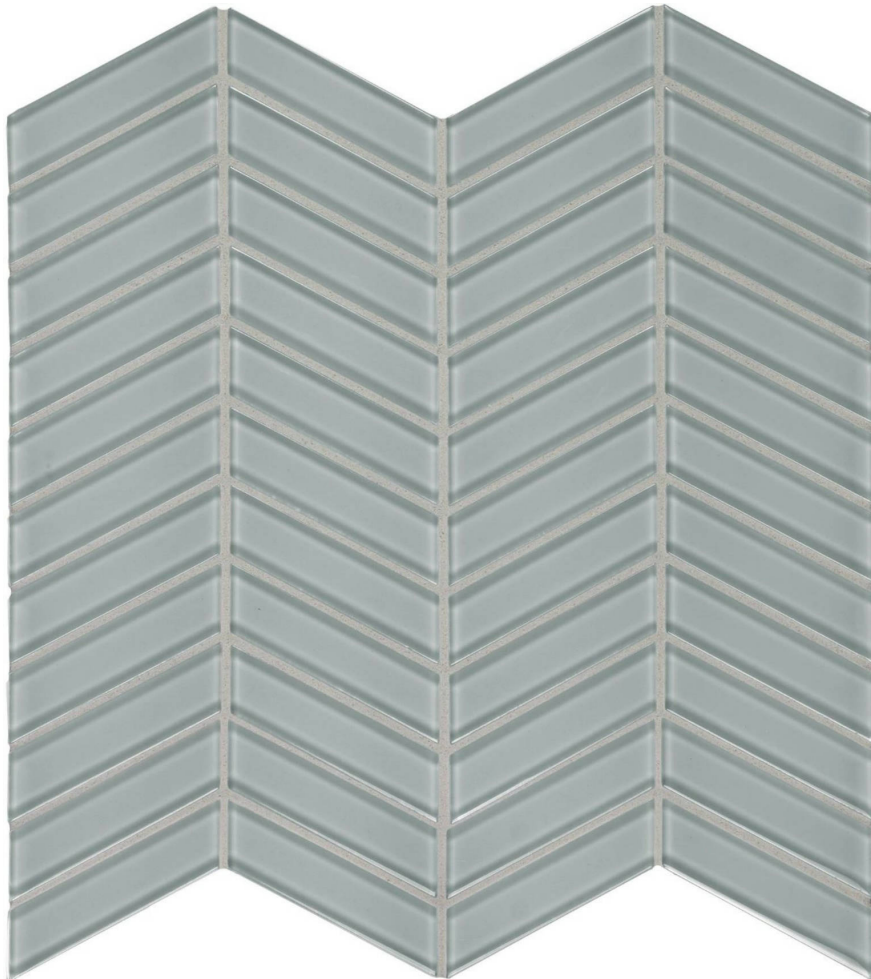

WORLD TILE

PRODUCT
SHADOW CHEVRON MOSAIC

Mosaic and Decorative Tile | 12"x12" |

TECHNICAL DATA

CODE: AC35-128
NAME: Shadow Chevron Mosaic
SIZE: 12"x12"
SERIES: Bliss Element
FINISH: Gloss
LOOK: Glass
FAMILY: Mosaic and Decorative Tile
MOSAIC CHIP SIZE: Mesh-Mounted
BILLING UNIT: SF
STYLE: Classic
SUITABLE FOR: Indoor|Outdoor
TYPE OF PIECE: Mosaic
USE: Wall only