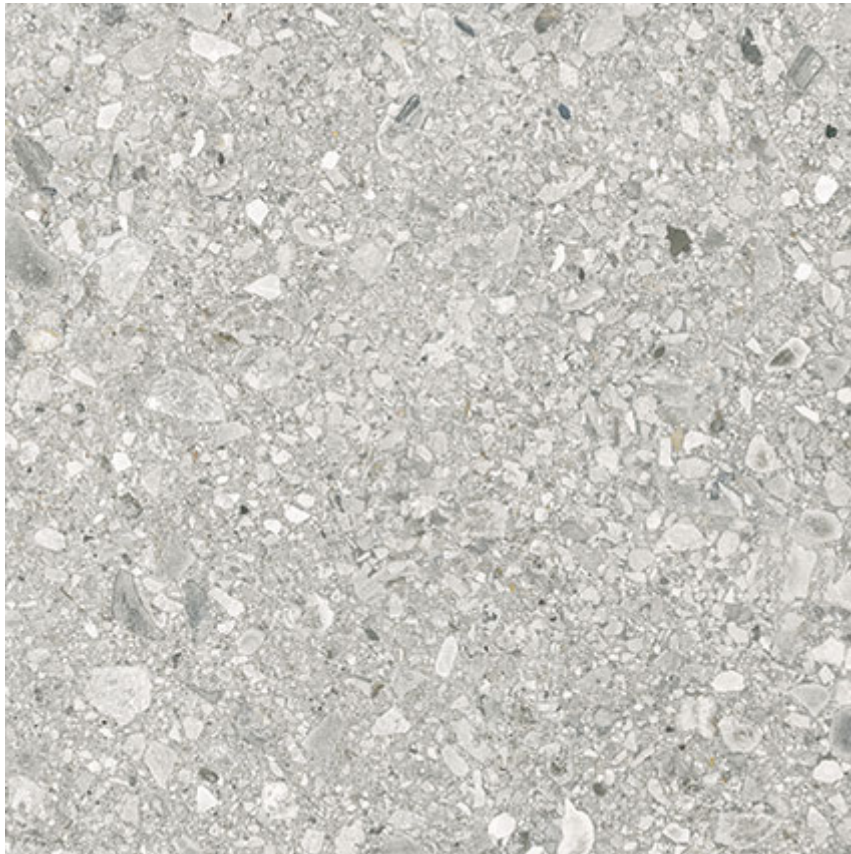

WORLD TILE

PRODUCT

ROYAL STONEWORKS 24X24 REGAL FOSSIL VEIN GRN

Tile | 24"x24" | Porcelain

TECHNICAL DATA

CODE: QUSW-RF-4G

NAME: Royal Stoneworks 24X24 Regal Fossil Vein Grn

SIZE: 24"x24"

SERIES: Royal Stoneworks

FINISH: Grained

LOOK: Stone Look

EDGE: Rectified

FAMILY: Tile

FROST RESISTANCE: Yes

SHADE VARIATION: V3

SPECIAL ORDER: Special Order

STYLE: Contemporary

SUITABLE FOR: Indoor|Shower

TPOLOGY: Porcelain

TYPE OF PIECE: Field Tile

USE: Floor and Wall

NOTES: This product is special order and cannot be cancelled, returned, or refunded.

PACKING

Size	Product type	BOX			PALLET		
		pcs	sqft	lb	boxes	sqft	lb
24"x24"	Field Tile	3	11.52		42		