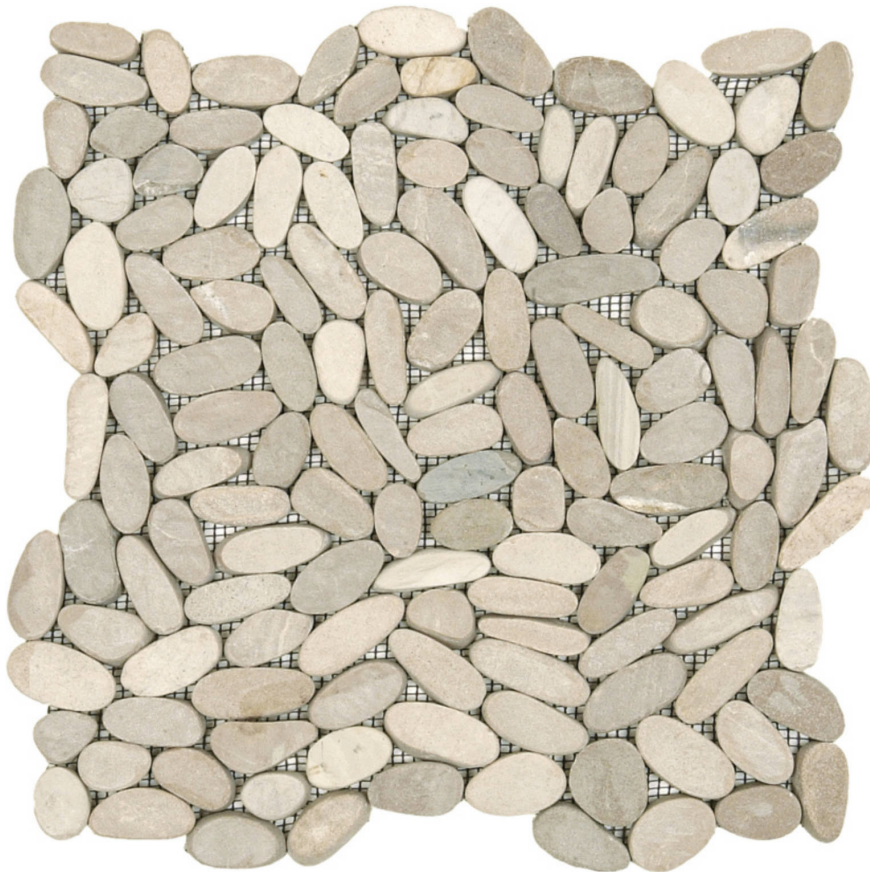

# WORLD TILE

---

### BEIGE SLICED MATTE PEBBLE INTERLOCKING MOSAIC

---

Mosaic and Decorative Tile | 12"x12" | Natural Stone

### TECHNICAL DATA

CODE: RVCHAWG011

NAME: Beige Sliced Matte Pebble Interlocking Mosaic

SIZE: 12"x12"

SERIES: Chelsea Collection

FINISH: Matt

LOOK: Multi-Look Mosaics

FAMILY: Mosaic and Decorative Tile

BILLING UNIT: SH

SUITABLE FOR: Backsplash,Indoor,Outdoor,Shower,Pool

TYPOLOGY: Natural Stone

TYPE OF PIECE: Mosaic

USE: Floor and Wall