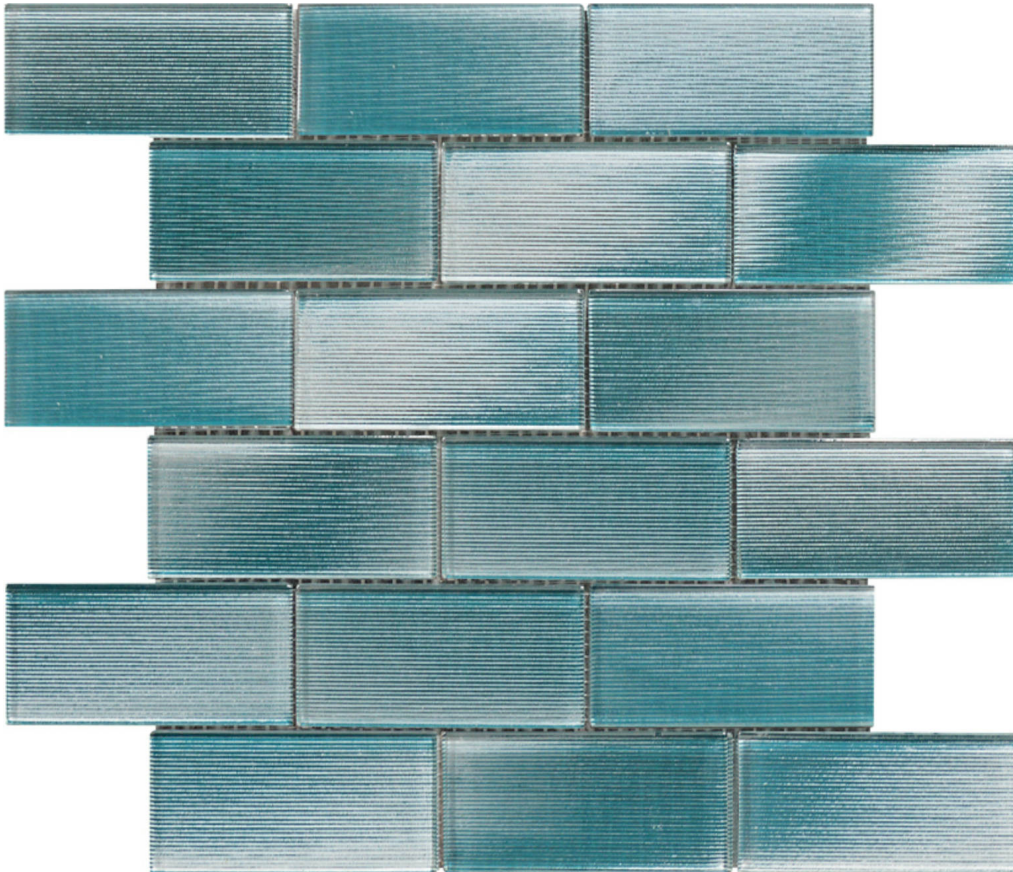

WORLD TILE

PRODUCT

2"x4" LINEAR AQUA GLASS BRICK PATTERN MOSAIC

Mosaic and Decorative Tile | 12"x12" | Glass

ROOM SCENES

TECHNICAL DATA

CODE: RVCHAWV151
NAME: 2"X4" Linear Aqua Glass Brick Pattern Mosaic
SIZE: 12"x12"
SERIES: Chelsea Collection
LOOK: Multi-Look Mosaics
FAMILY: Mosaic and Decorative Tile
BILLING UNIT: SH
SUITABLE FOR: Backsplash|Indoor
TYPOLOGY: Glass
TYPE OF PIECE: Mosaic
USE: Wall only