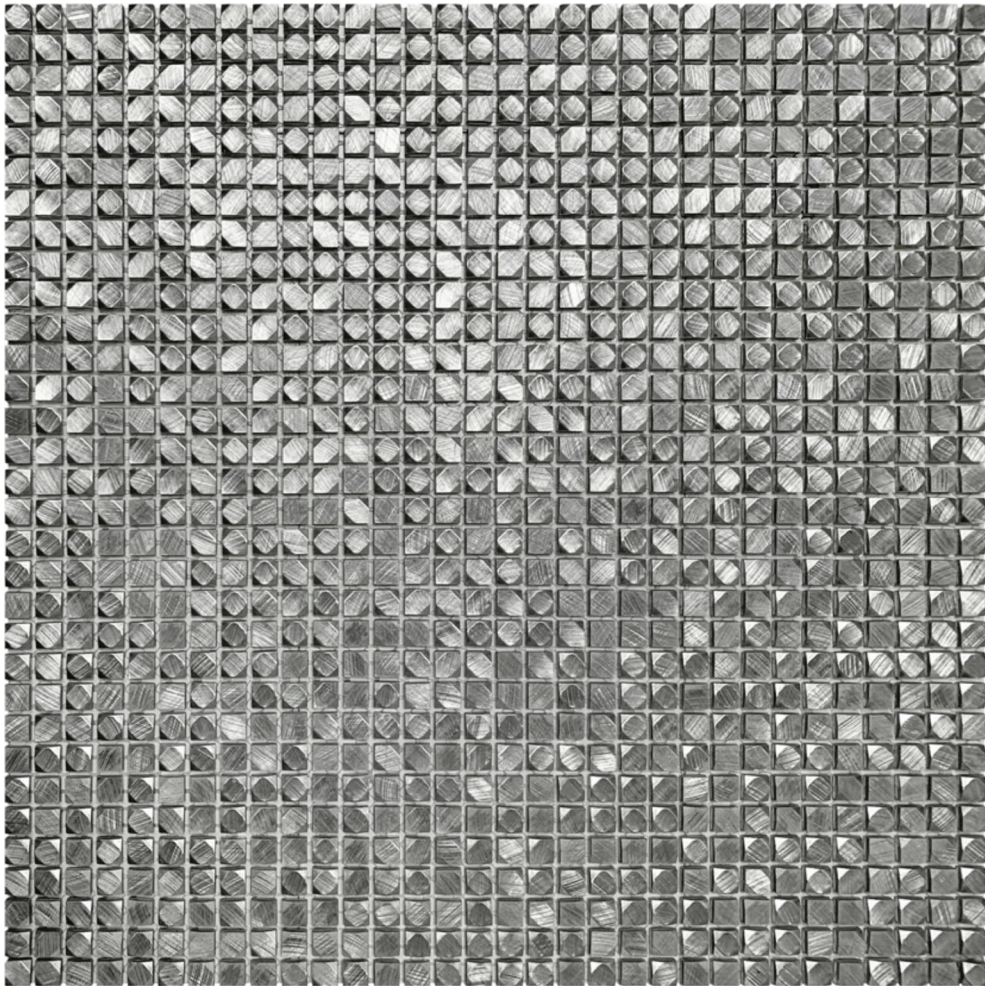

WORLD TILE

PRODUCT

MINI HEXAGON SILVER ALUMINUM MOSAIC

Mosaic and Decorative Tile | 12"x12" | Metal

TECHNICAL DATA

CODE: RVCHAWM023
NAME: Mini Hexagon Silver Aluminum Mosaic
SIZE: 12"x12"
SERIES: Chelsea Collection
LOOK: Multi-Look Mosaics
FAMILY: Mosaic and Decorative Tile
BILLING UNIT: SH
SUITABLE FOR: Backsplash, Indoor
TYPOLOGY: Metal
TYPE OF PIECE: Mosaic
USE: Wall only