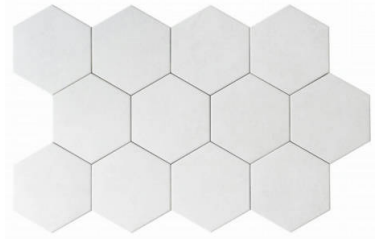

## SERIES FORM

---

Concrete | | Porcelain

## PRODUCTS

**Form 5.5X6.3" White Decor Hexagon**  
5.5"x6.3" | Porcelain

**Form 5.5X6.3" White Hexagon**  
5.5"x6.3" | Porcelain