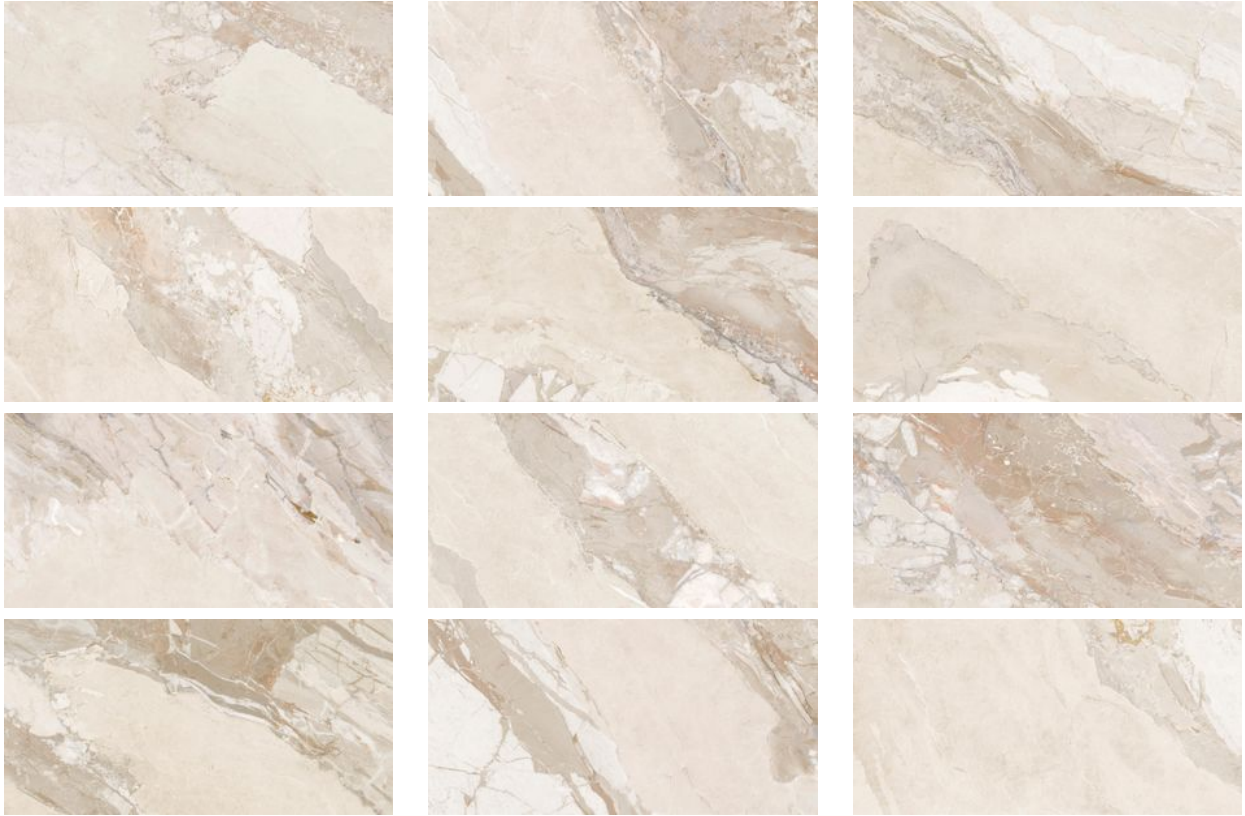

WORLD TILE

PRODUCT
DYNASTY ALMOND 12X24

Tile | 12"x24" | Porcelain

GRAPHIC VARIETY

ROOM SCENES

TECHNICAL DATA

CODE: QUDY-AL-1
NAME: Dynasty Almond 12X24
SIZE: 12"x24"
SERIES: Dynasty
FINISH: Matt
LOOK: Marble Look
BREAKING STRENGTH (APH): min. 35 N/mm²
CHEMICAL RESISTANCE (APH): Not Affected
FAMILY: Tile
FROST RESISTANCE: Yes
PEI: 5
BILLING UNIT: SF
SHADE VARIATION: V4
STAIN RESISTANCE (APH): Not Affected
STYLE: Traditional
SUITABLE FOR: Indoor, Outdoor, Pool, Backsplash, Shower
TYPOLOGY: Porcelain
THICKNESS (APH): 8.5 Mm
TYPE OF PIECE: Field Tile
USE: Floor and Wall
WATER ABSORPTION (APH): <=0.5%