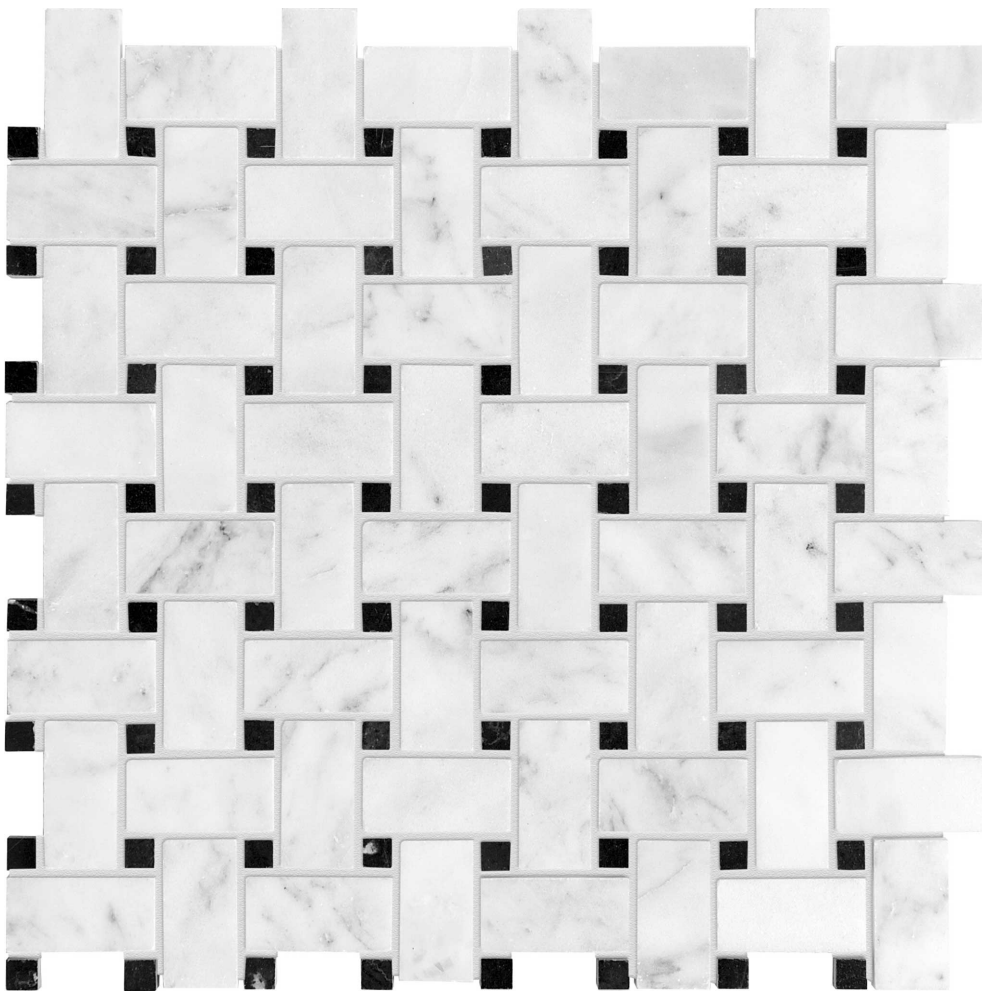

# WORLD TILE

---

### BIANCO VENATINO BASKETWEAVE HONED MOSAIC

---

Stone | 12"x12" | Marble

SUITABLE FOR: Indoor|Shower

TPOLOGY: Marble

TYPE OF PIECE: Mosaic

USE: Floor and Wall

NOTES: Sheet size shown is approximate. Actual dimensions refer to individual mosaic chips.