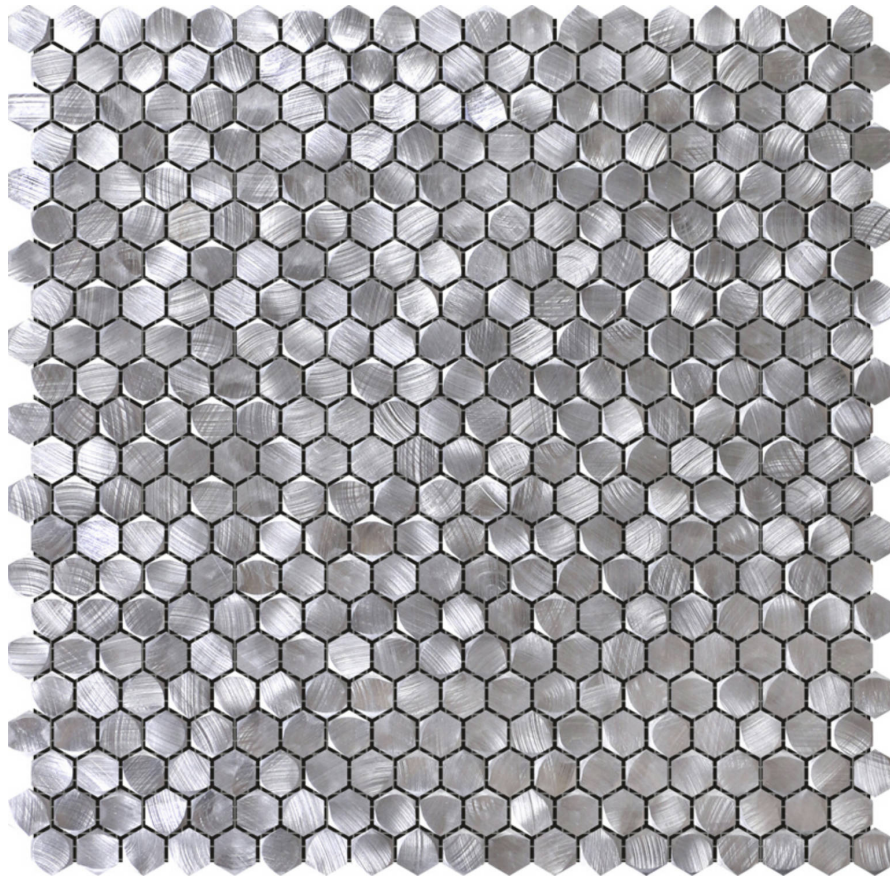

WORLD TILE

PRODUCT

MEDIUM HEXAGON SILVER ALUMINUM MOSAIC

Mosaic and Decorative Tile | 12"x12" | Metal

ROOM SCENES

TECHNICAL DATA

CODE: RVCHAWM022
NAME: Medium Hexagon Silver Aluminum Mosaic
SIZE: 12"x12"
SERIES: Chelsea Collection
LOOK: Multi-Look Mosaics
FAMILY: Mosaic and Decorative Tile
BILLING UNIT: SH
SUITABLE FOR: Backsplash, Indoor
TYPOLOGY: Metal
TYPE OF PIECE: Mosaic
USE: Wall only