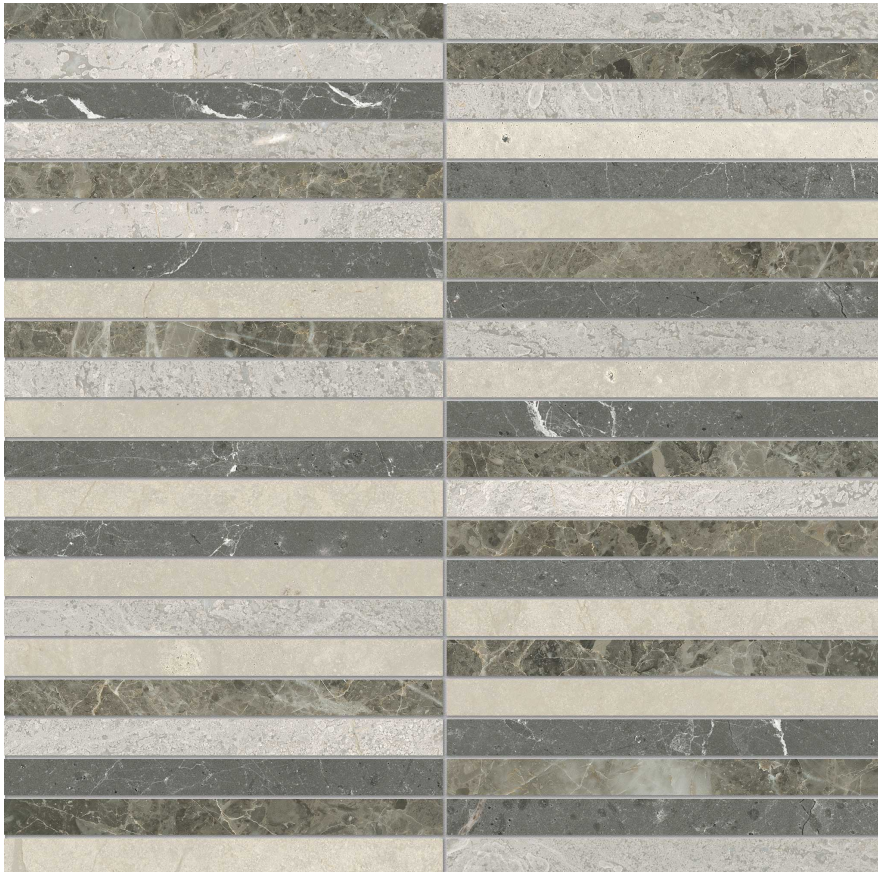

# WORLD TILE

---

## TECHNICAL DATA

CODE: AS5001-04310

NAME: Utopio .5x6 Stacked Terra Mosaic

SIZE: 11.65"x11.8"

SERIES: Utopio

FINISH: Polished & Honed

FAMILY: Stone

MOSAIC CHIP SIZE: 0.5"x6"

BILLING UNIT: SF

SUITABLE FOR: Indoor|Shower

TYPOLOGY: Natural Stone

TYPE OF PIECE: Mosaic

USE: Floor and Wall

NOTES: Mosaic sheet sizes are nominal and may vary slightly due to standard manufacturing tolerances.