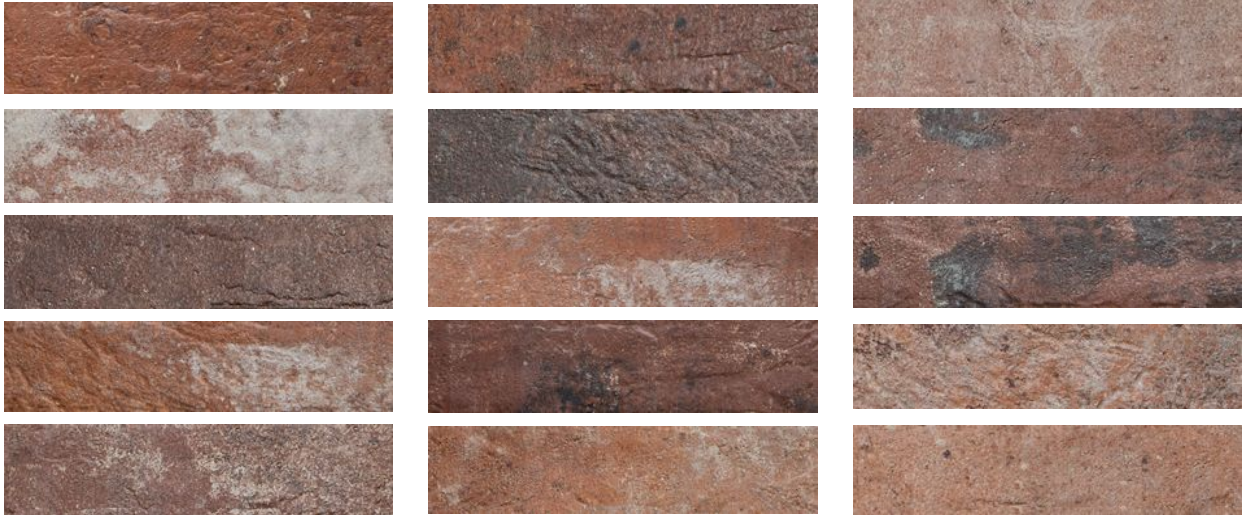

# WORLD TILE

---

**PRODUCT**  
**BRIX 2X10 OLD RED**

---

Tile | 2"x10" | Glazed Porcelain

## GRAPHIC VARIETY

## TECHNICAL DATA

CODE: QUBX-OL-1

NAME: Brix 2x10 Old Red

SIZE: 2"x10"

SERIES: Brix

FINISH: Natural

LOOK: Terracotta

FAMILY: Tile