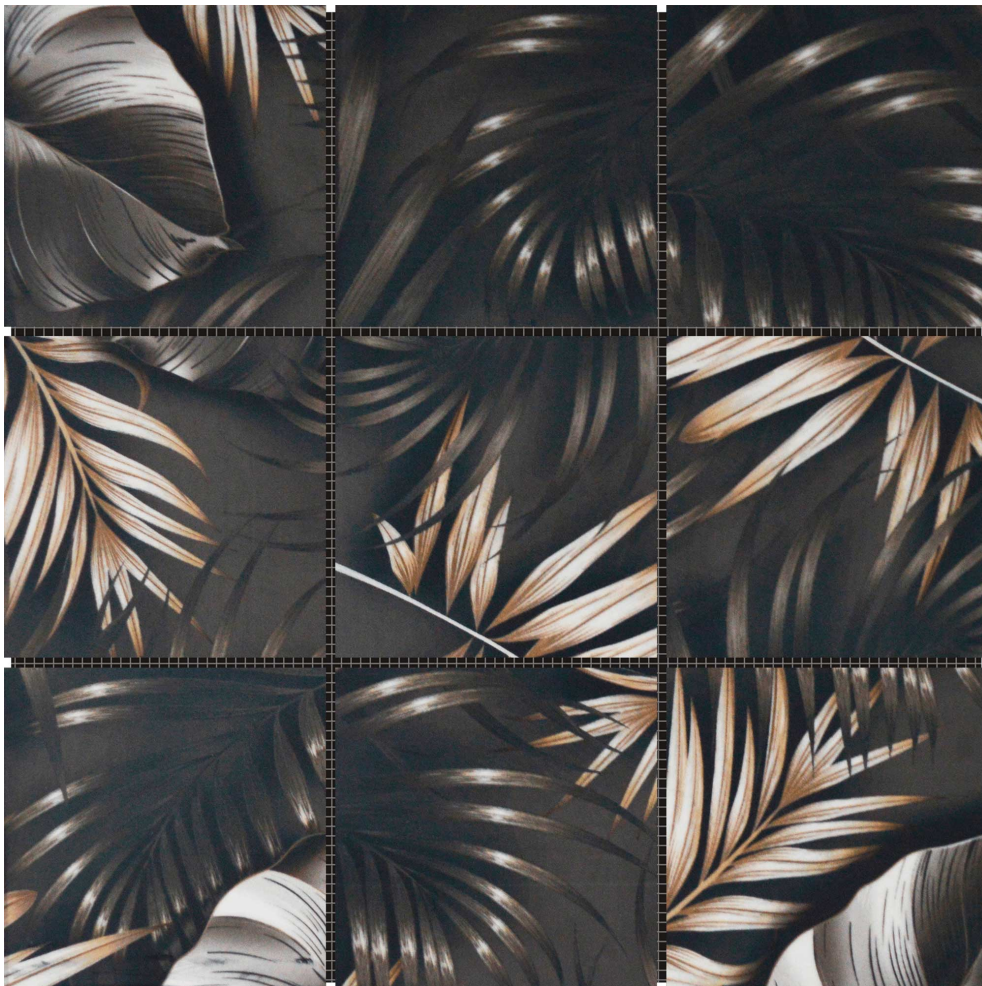

# WORLD TILE

---

### 4"X4" FLORAL PALM BROWN BEIGE MOSAIC

---

Mosaic and Decorative Tile | 12"x12" | Ceramic

## TECHNICAL DATA

CODE: RVCHAWC064

NAME: 4"x4" Floral Palm Brown Beige Mosaic

SIZE: 12"x12"

SERIES: Chelsea Collection

LOOK: Multi-Look Mosaics

FAMILY: Mosaic and Decorative Tile

MOSAIC CHIP SIZE: 4"X4"