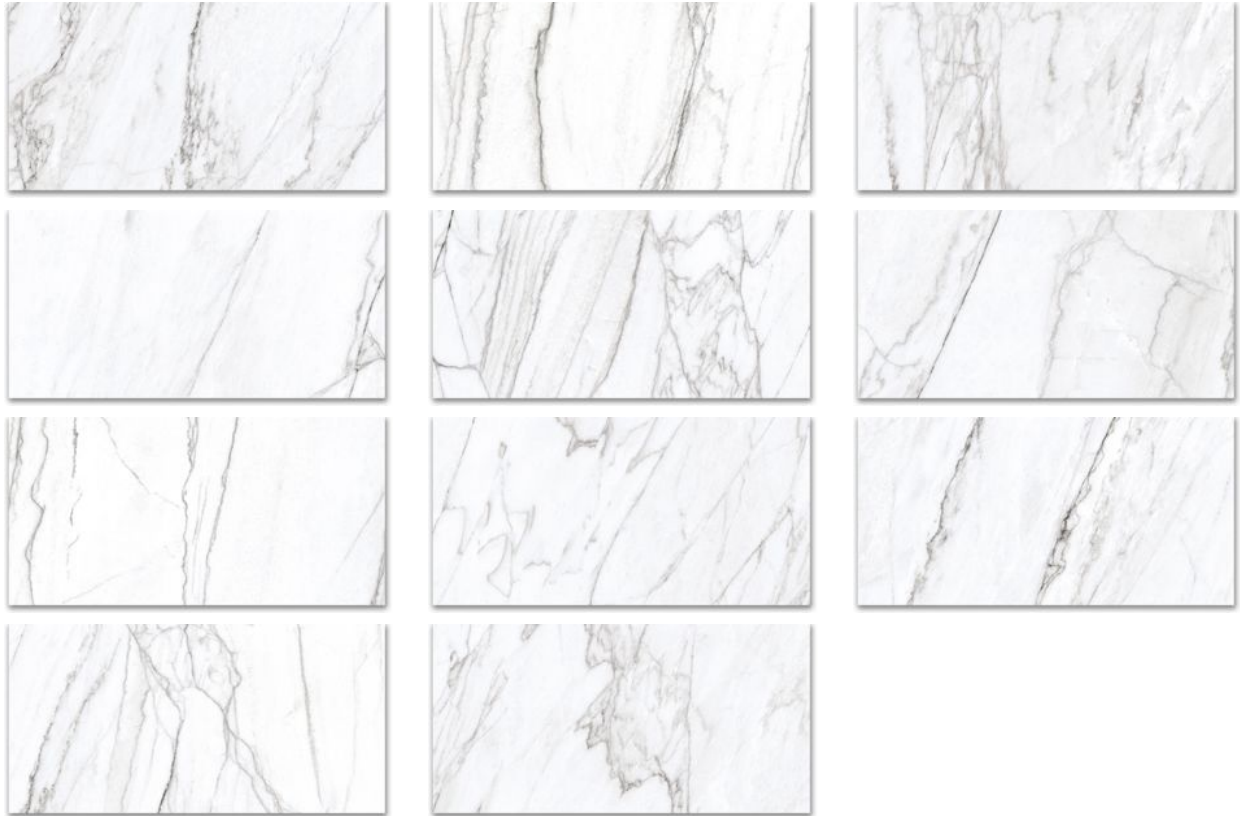

WORLD TILE

PRODUCT
12X24 POLISHED GLAMOUR WHITE

Tile | 12"x24" | Porcelain

GRAPHIC VARIETY

TECHNICAL DATA

CODE: QUMY-GL-1P

NAME: 12X24 Polished Glamour White

SIZE: 12"x24"

SERIES: Mystique

FINISH: Polished

LOOK: Marble Look

CHEMICAL RESISTANCE (APH): Not Affected

EDGE: Rectified

FAMILY: Tile

FROST RESISTANCE: Yes

PEI: 4

BILLING UNIT: SF

SHADE VARIATION: V4

STAIN RESISTANCE (APH): Not Affected

STYLE: Contemporary

SUITABLE FOR: Indoor|Shower

TYPOLOGY: Porcelain

THICKNESS (APH): 10 mm

TYPE OF PIECE: Field Tile