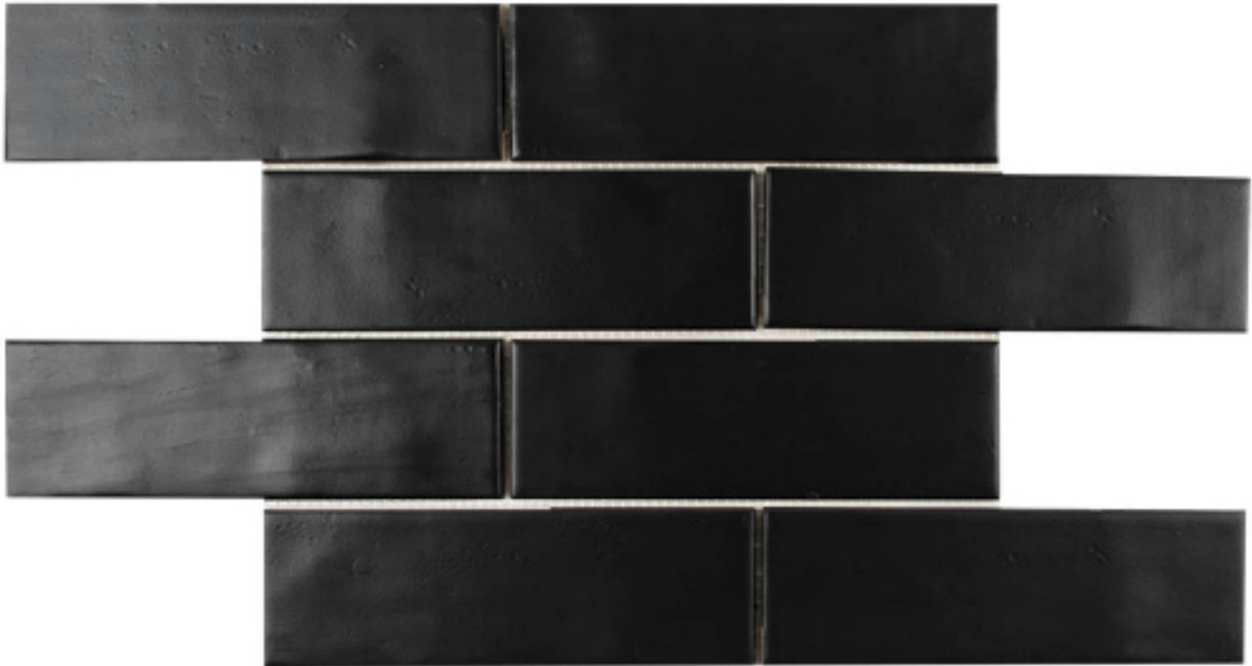

WORLD TILE

PRODUCT

BRICKWORK MOSAIC MATTE SABLE

Mosaic and Decorative Tile | 10.63"x15.88" | Ceramic

TECHNICAL DATA

CODE: RVHA039
NAME: Brickwork Mosaic Matte Sable
SIZE: 10.63"x15.88"
SERIES: Hamptons Collection
FINISH: Matt
LOOK: Multi-Look Mosaics
FAMILY: Mosaic and Decorative Tile
BILLING UNIT: SH
STYLE: Contemporary
SUITABLE FOR: Backsplash,Indoor
TYPOLOGY: Ceramic
TYPE OF PIECE: Mosaic
USE: Wall only