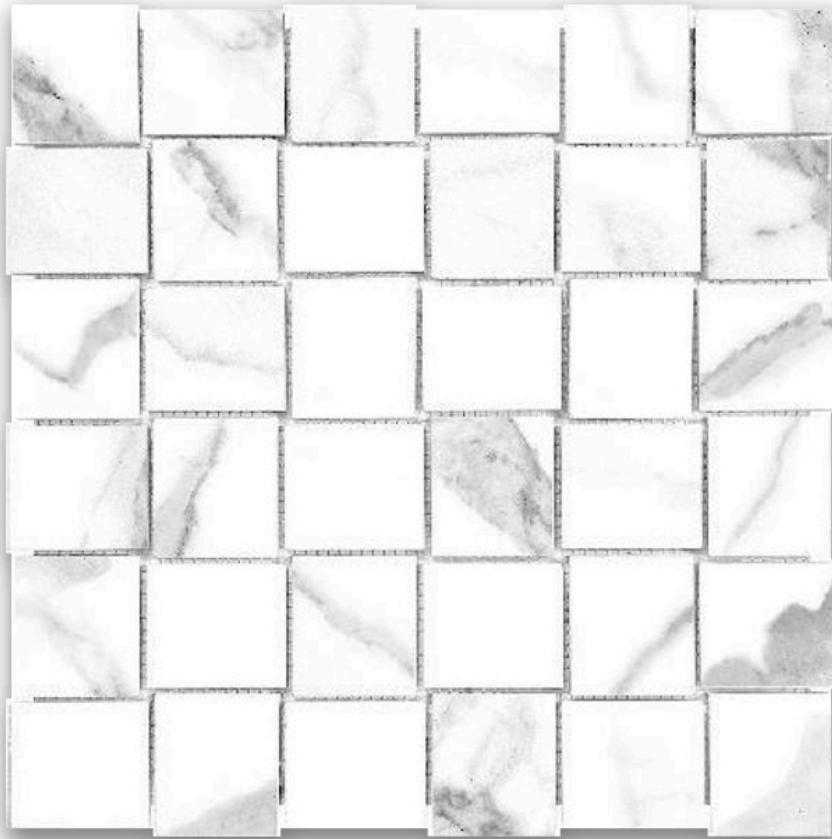

# WORLD TILE

---

### MATTE 2X2 LOVE BASKETWEAVE MOSAIC

---

Tile | 12"x12" | Porcelain

## TECHNICAL DATA

CODE: QUAD-LO-M1N  
NAME: Matte 2X2 Love Basketweave Mosaic  
SIZE: 12"x12"  
SERIES: Ardor  
FINISH: Matt  
LOOK: Marble Look  
EDGE: Rectified  
FAMILY: Tile  
FROST RESISTANCE: Yes  
MOSAIC CHIP SIZE: 2"x2"  
BILLING UNIT: SF  
STYLE: Contemporary  
SUITABLE FOR: Backsplash|Indoor  
TYPOLOGY: Porcelain  
TYPE OF PIECE: Mosaic  
USE: Floor and Wall