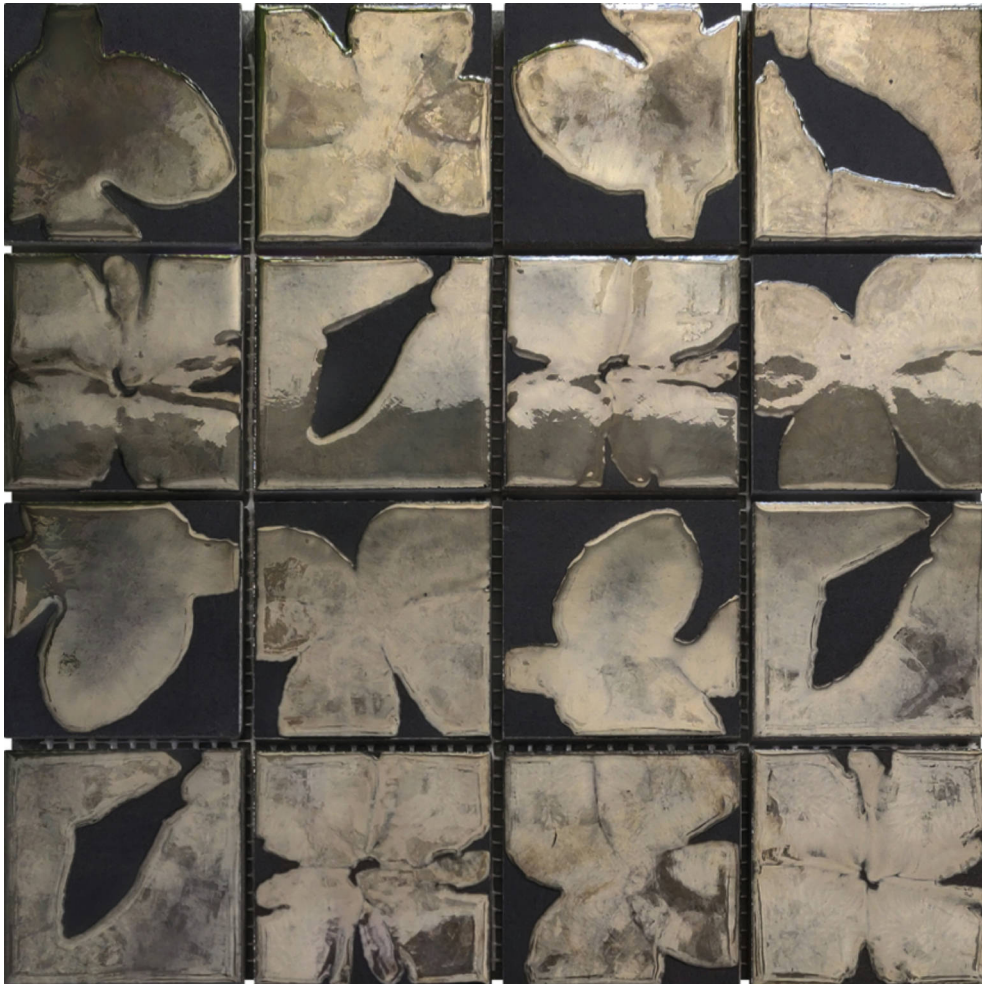

# WORLD TILE

---

### 3"X3" FLOWERS GLAZED CERAMIC

---

Mosaic and Decorative Tile | 11.8"x11.8" | Glazed Ceramic

## TECHNICAL DATA

CODE: RVCHAWC004

NAME: 3"X3" Flowers Glazed Ceramic

SIZE: 11.8"x11.8"

SERIES: Chelsea Collection

LOOK: Multi-Look Mosaics

FAMILY: Mosaic and Decorative Tile

MOSAIC CHIP SIZE: 3"x3"