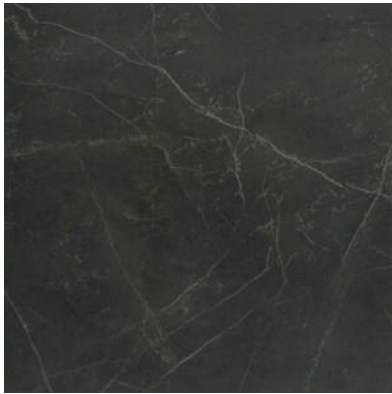

WORLD TILE

PRODUCT
TIVOLI NERO HONED 32X32

Tile | 32"x32" | Glazed Porcelain

GRAPHIC VARIETY

TECHNICAL DATA

CODE: QULX-TI-5HN3
NAME: Tivoli Nero Honed 32X32
SIZE: 32"x32"
SERIES: Luxury
FINISH: Matt
LOOK: Marble Look
EDGE: Rectified
FAMILY: Tile
FROST RESISTANCE: Yes
PEI: 4
BILLING UNIT: SF
STYLE: Contemporary
SUITABLE FOR: Indoor|Shower
TYPOLOGY: Glazed Porcelain
TYPE OF PIECE: Field Tile
USE: Floor and Wall