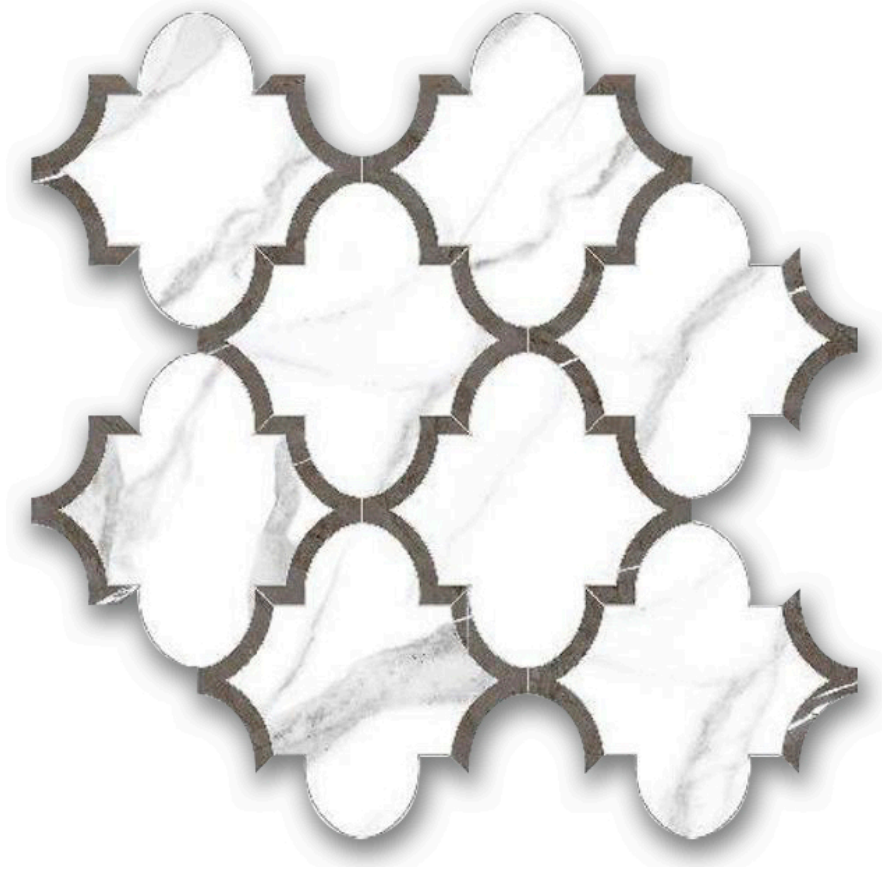

# WORLD TILE

---

**PRODUCT**  
**POLISHED LOVE ARABESQUE MOSAIC**

---

Tile | 12"x12" | Porcelain

## TECHNICAL DATA

CODE: QUAD-LO-M3PN  
NAME: Polished Love Arabesque Mosaic  
SIZE: 12"x12"  
SERIES: Ardor  
FINISH: Polished  
LOOK: Marble Look  
EDGE: Rectified  
FAMILY: Tile  
FROST RESISTANCE: Yes  
MOSAIC CHIP SIZE: Mesh-Mounted  
BILLING UNIT: SF  
STYLE: Contemporary  
SUITABLE FOR: Backsplash|Indoor  
TYPOLOGY: Porcelain  
TYPE OF PIECE: Mosaic  
USE: Floor and Wall