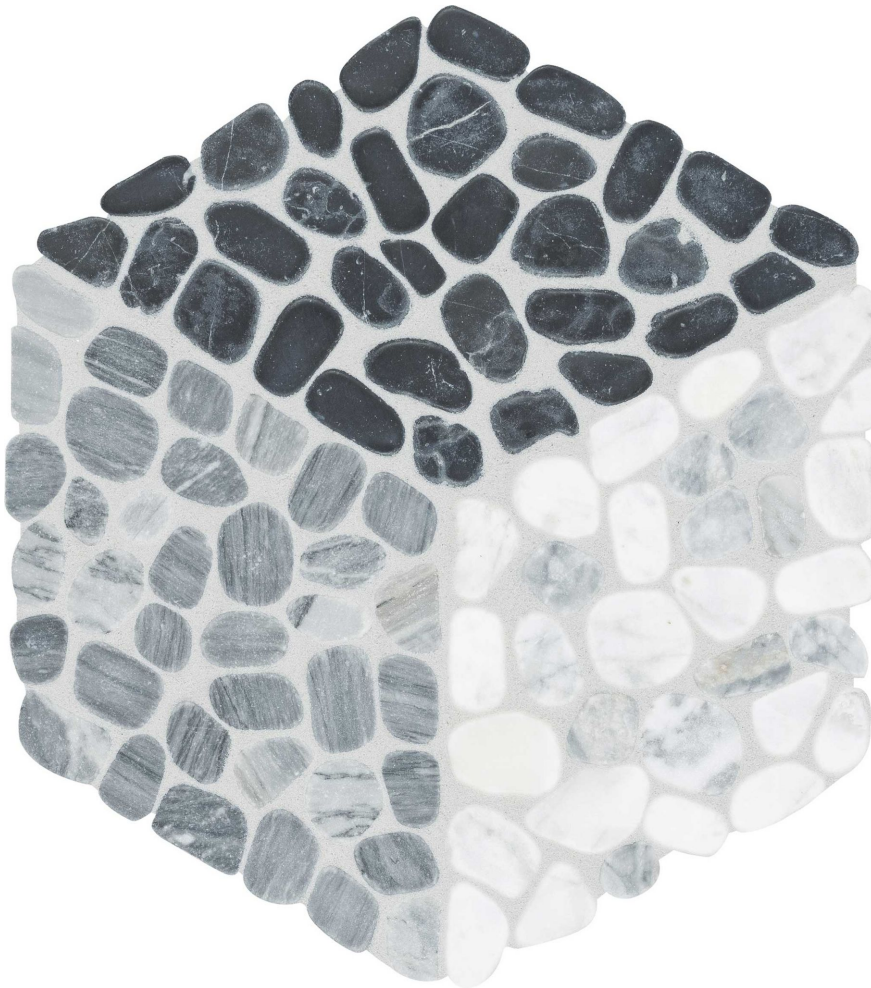

WORLD TILE

PRODUCT
CABANA GALAXY NODE PEBBLE

Stone | 10.2"x11.8" | Marble

ROOM SCENES

TECHNICAL DATA

CODE: AS5001-04440

NAME: Cabana Galaxy Node Pebble

SIZE: 10.2"×11.8"

SERIES: Cabana

FINISH: Tumbled

FAMILY: Stone

BILLING UNIT: SF

SUITABLE FOR: Indoor|Shower

TPOLOGY: Marble

TYPE OF PIECE: Mosaic

USE: Floor and Wall