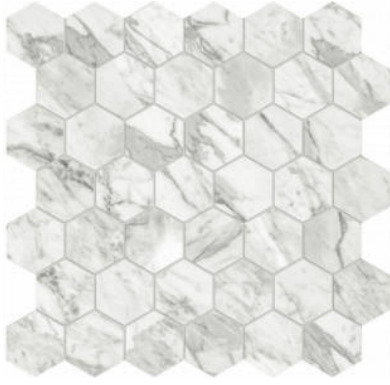

# WORLD TILE

---

**PRODUCT**  
**MILANO STATUARIO HONED 2**

---

Tile | 12"x13" | Glazed Porcelain

## GRAPHIC VARIETY

## TECHNICAL DATA

CODE: QULX-MI-M2HN

NAME: Milano Statuario Honed 2

SIZE: 12"x13"

SERIES: Luxury

FINISH: Matt

LOOK: Marble Look

EDGE: Rectified

FAMILY: Tile

BILLING UNIT: SF

STYLE: Contemporary

SUITABLE FOR: Backsplash|Indoor|Shower

TYPOLOGY: Glazed Porcelain

TYPE OF PIECE: Mosaic

USE: Floor and Wall