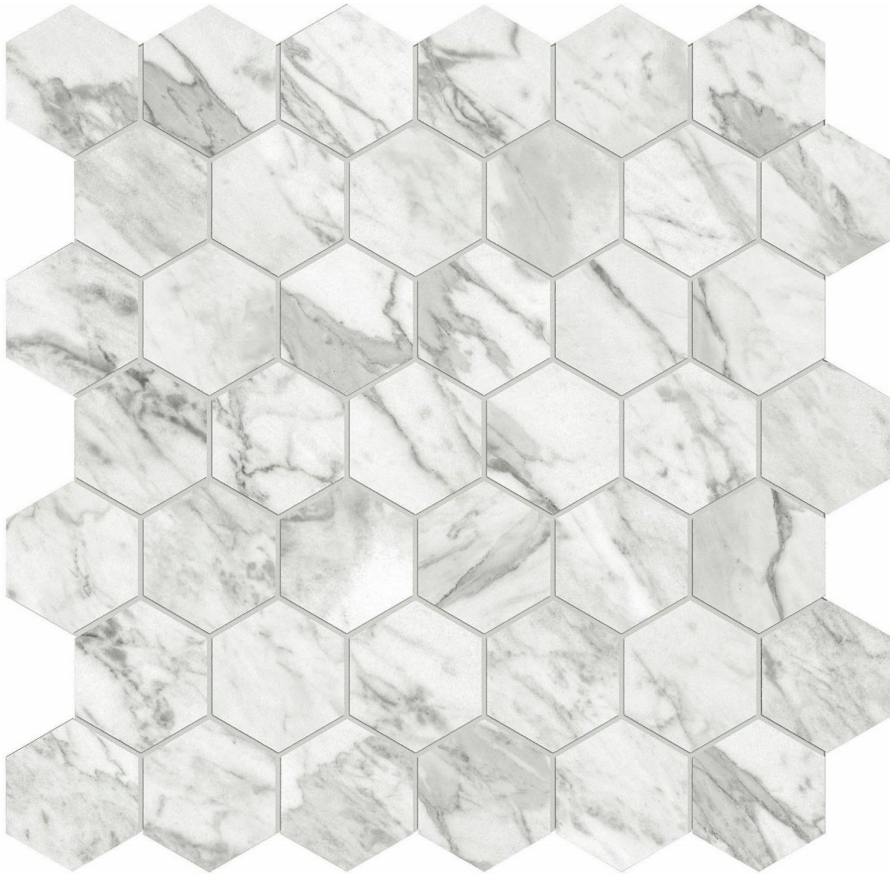

# WORLD TILE

---

**PRODUCT**  
**MILANO STATUARIO HONED 2**

---

Tile | 12"x13" | Glazed Porcelain

## GRAPHIC VARIETY

## TECHNICAL DATA

CODE: QULX-MI-M2HN

NAME: Milano Statuario Honed 2

SIZE: 12"x13"

SERIES: Luxury

FINISH: Matt

LOOK: Marble Look

EDGE: Rectified

FAMILY: Tile

BILLING UNIT: SF

STYLE: Contemporary

SUITABLE FOR: Backsplash|Indoor|Shower

TYPOLOGY: Glazed Porcelain

TYPE OF PIECE: Mosaic

USE: Floor and Wall