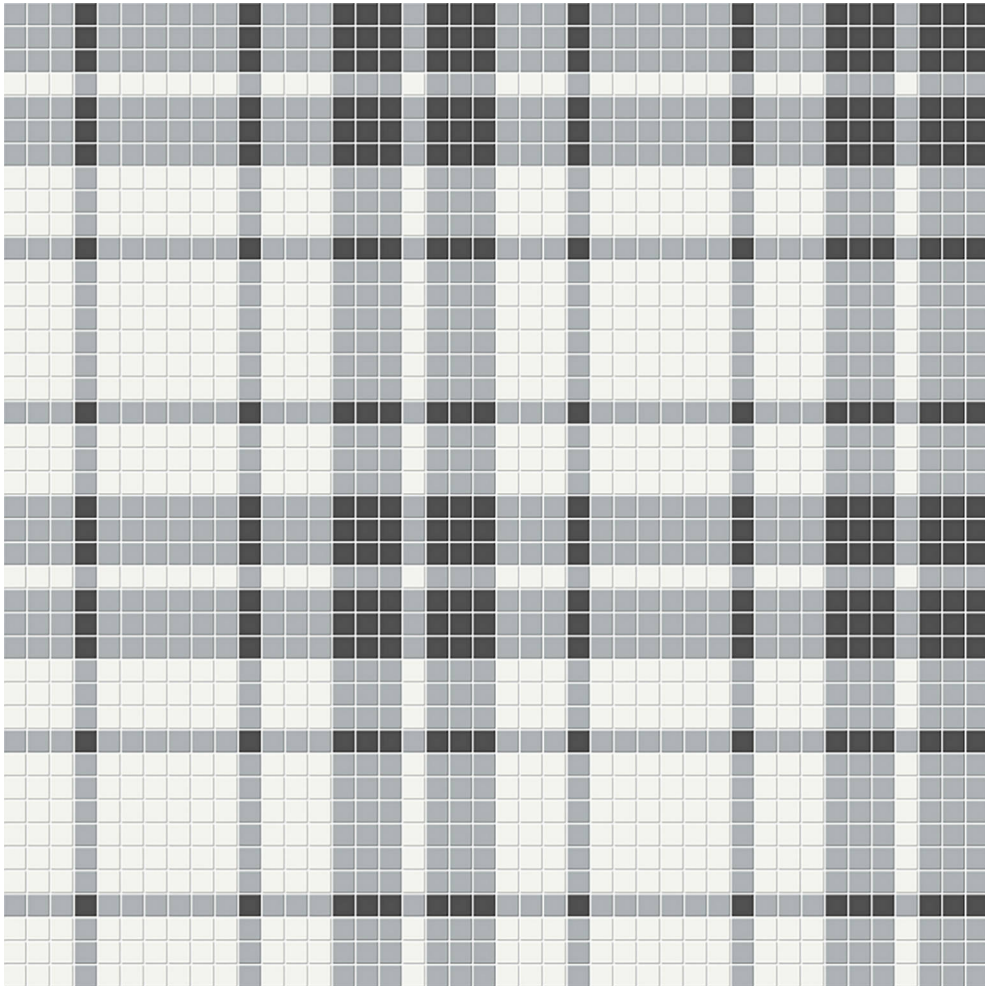

WORLD TILE

PRODUCT

DAWN BLEND MATTE PLAID PATTERN MOSAIC

Tile | 13.35"x13.35" | Porcelain

TECHNICAL DATA

CODE: QUTR-DA-M23M
NAME: Dawn Blend Matte Plaid Pattern Mosaic
SIZE: 13.35"x13.35"
SERIES: Traditions
FINISH: Matt
LOOK: Mono-Color
FAMILY: Tile
FROST RESISTANCE: Yes
MOSAIC CHIP SIZE: Mesh-Mounted
BILLING UNIT: SF
STYLE: Classic
SUITABLE FOR: Backsplash,Indoor
TYPOLOGY: Porcelain
TYPE OF PIECE: Mosaic
USE: Floor and Wall