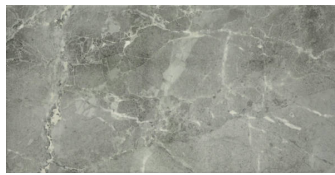

WORLD TILE

SERIES REGENCY

Marble Look | | Glazed Porcelain

PRODUCTS

12X24 Carbon
12"x24" | Glazed Porcelain

12X24 Ivory
12"x24" | Glazed Porcelain

12X24 Mica
12"x24" | Glazed Porcelain

12X24 Sand
12"x24" | Glazed Porcelain