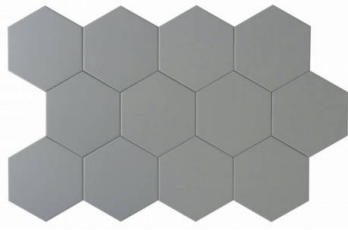

WORLD TILE

SERIES VIDA

Mono-Color | | Porcelain

PRODUCTS

Vida 5.5X6.3" Black Hexagon
5.5"x6.3" | Porcelain

Vida 5.5X6.3" Grey Hexagon
5.5"x6.3" | Porcelain

Vida 5.5X6.3" Pearl Hexagon
5.5"x6.3" | Porcelain

Vida 5.5X6.3" White Hexagon
5.5"x6.3" | Porcelain

ROOM SCENES

Size	Product type	BOX			PALLET		
		pcs	sqft	lb	boxes	sqft	lb
5.5"x6.3"	Field Tile	26	4.74		105		

WARNING The information contained in this packing list is for guidance only, the contents of the packing may vary. Please consult our sales representatives for an exact list.