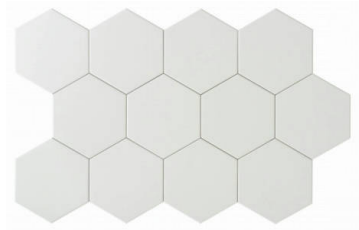

WORLD TILE

SERIES VIDA

Mono-Color | | Porcelain

PRODUCTS

Vida 5.5X6.3" Black Hexagon
5.5"x6.3" | Porcelain

Vida 5.5X6.3" Grey Hexagon
5.5"x6.3" | Porcelain

Vida 5.5X6.3" Pearl Hexagon
5.5"x6.3" | Porcelain

Vida 5.5X6.3" White Hexagon
5.5"x6.3" | Porcelain

ROOM SCENES

Size	Product type	BOX			PALLET		
		pcs	sqft	lb	boxes	sqft	lb
5.5"x6.3"	Field Tile	26	4.74		105		

WARNING The information contained in this packing list is for guidance only, the contents of the packing may vary. Please consult our sales representatives for an exact list.