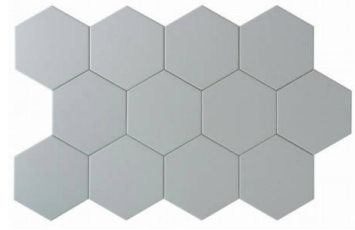

WORLD TILE

SERIES VIDA

Mono-Color | | Porcelain

PRODUCTS

Vida 5.5X6.3" Black Hexagon
5.5"x6.3" | Porcelain

Vida 5.5X6.3" Grey Hexagon
5.5"x6.3" | Porcelain

Vida 5.5X6.3" Pearl Hexagon
5.5"x6.3" | Porcelain

Vida 5.5X6.3" White Hexagon
5.5"x6.3" | Porcelain

ROOM SCENES

Size	Product type	BOX			PALLET		
		pcs	sqft	lb	boxes	sqft	lb
5.5"x6.3"	Field Tile	26	4.74		105		

WARNING The information contained in this packing list is for guidance only, the contents of the packing may vary. Please consult our sales representatives for an exact list.