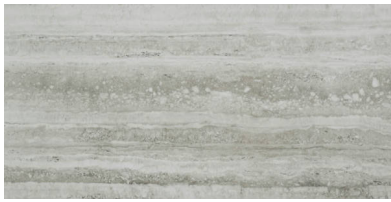

WORLD TILE

PRODUCT

TREISTE TRAVERTINI POLISHED 12X24

Tile | 12"x24" | Glazed Porcelain

GRAPHIC VARIETY

TECHNICAL DATA

CODE: QULX-TR-2P
NAME: Treiste Travertini Polished 12X24
SIZE: 12"x24"
SERIES: Luxury
FINISH: Polished
LOOK: Marble Look
EDGE: Rectified
FAMILY: Tile
FROST RESISTANCE: Yes
PEI: 4
BILLING UNIT: SF
STYLE: Contemporary
SUITABLE FOR: Indoor, Shower
TYPOLOGY: Glazed Porcelain
TYPE OF PIECE: Field Tile
USE: Floor and Wall