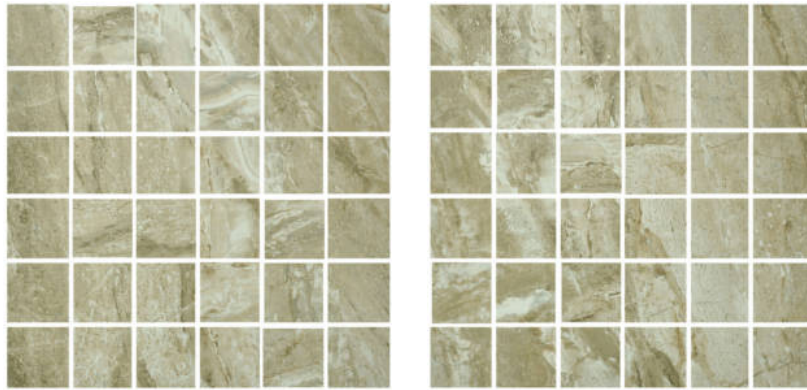

WORLD TILE

PRODUCT CONGO 2X2 MOSAIC

Tile | 12"x12" | Porcelain

GRAPHIC VARIETY

TECHNICAL DATA

CODE: QURI-CO-2X2
NAME: Congo 2X2 Mosaic
SIZE: 12"x12"
SERIES: River Series
FINISH: Matt
LOOK: Marble Look
FAMILY: Tile
FROST RESISTANCE: Yes
MOSAIC CHIP SIZE: 2"x2"
BILLING UNIT: SH
STYLE: Classic
SUITABLE FOR: Backsplash
TYPOLOGY: Porcelain
TYPE OF PIECE: Mosaic
USE: Floor and Wall