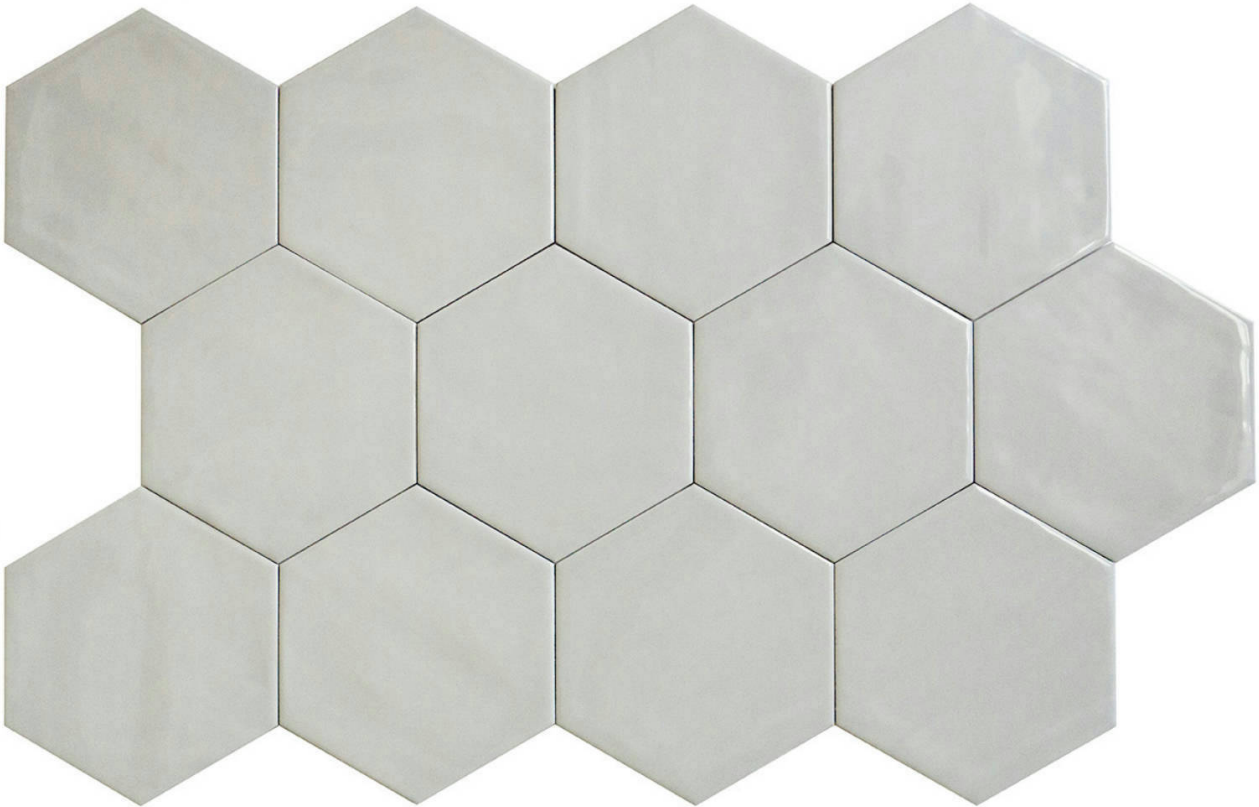

# WORLD TILE

---

### RONDA 5.5X6.3" PEARL HEXAGON

---

Tile | 5.5"x6.3" | Porcelain

## TECHNICAL DATA

CODE: QURN-PE-1  
NAME: Ronda 5.5X6.3" Pearl Hexagon  
SIZE: 5.5"x6.3"  
SERIES: Ronda  
FINISH: Gloss  
LOOK: Hand-crafted  
FAMILY: Tile  
FROST RESISTANCE: Yes  
PEI: 3  
BILLING UNIT: SF  
SHADE VARIATION: V1  
STYLE: Traditional  
SUITABLE FOR: Backsplash|Indoor|Outdoor|Pool|Shower  
TYPOLOGY: Porcelain  
TYPE OF PIECE: Field Tile  
USE: Floor and Wall